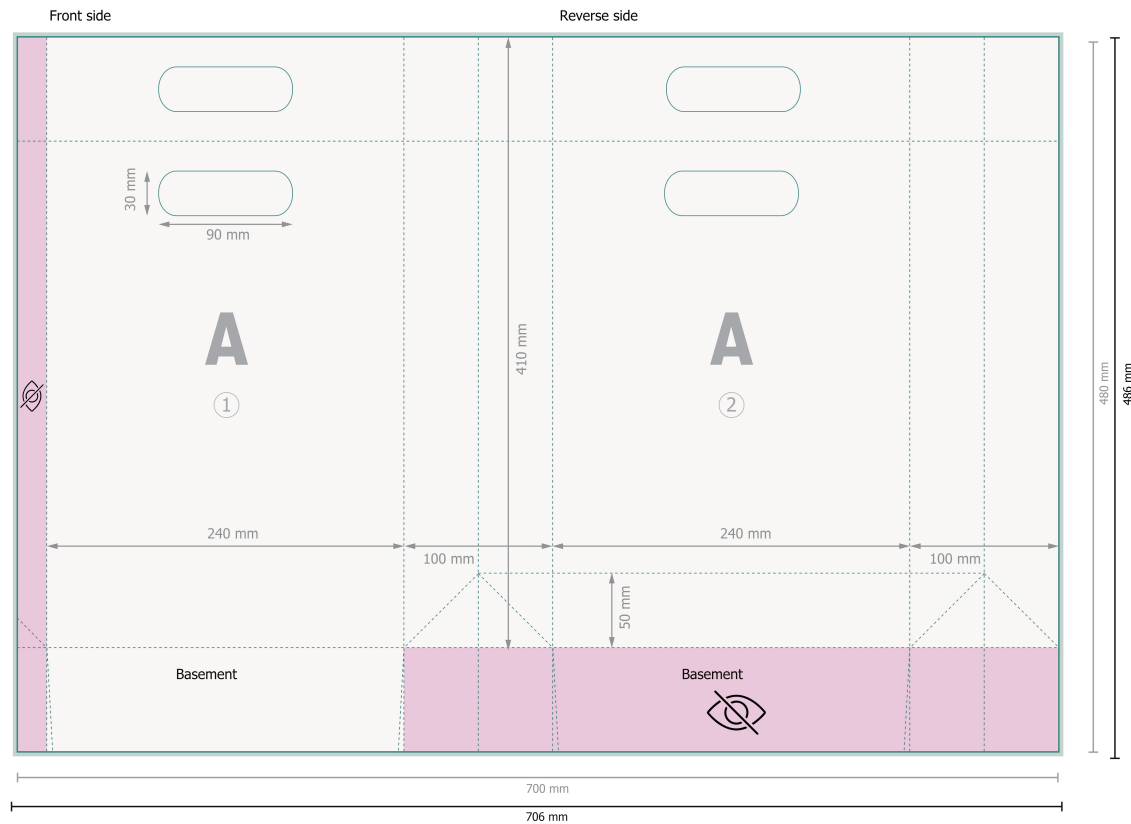

# CLASSIC paper bags with die cut handles, 24 x 34 x 10 cm

## Dataformat (incl. 3 mm bleed):

70,6 x 48,6 cm

## Trimmed size:

70 x 48 cm

## Trimmed size (closed):

24 x 34 cm