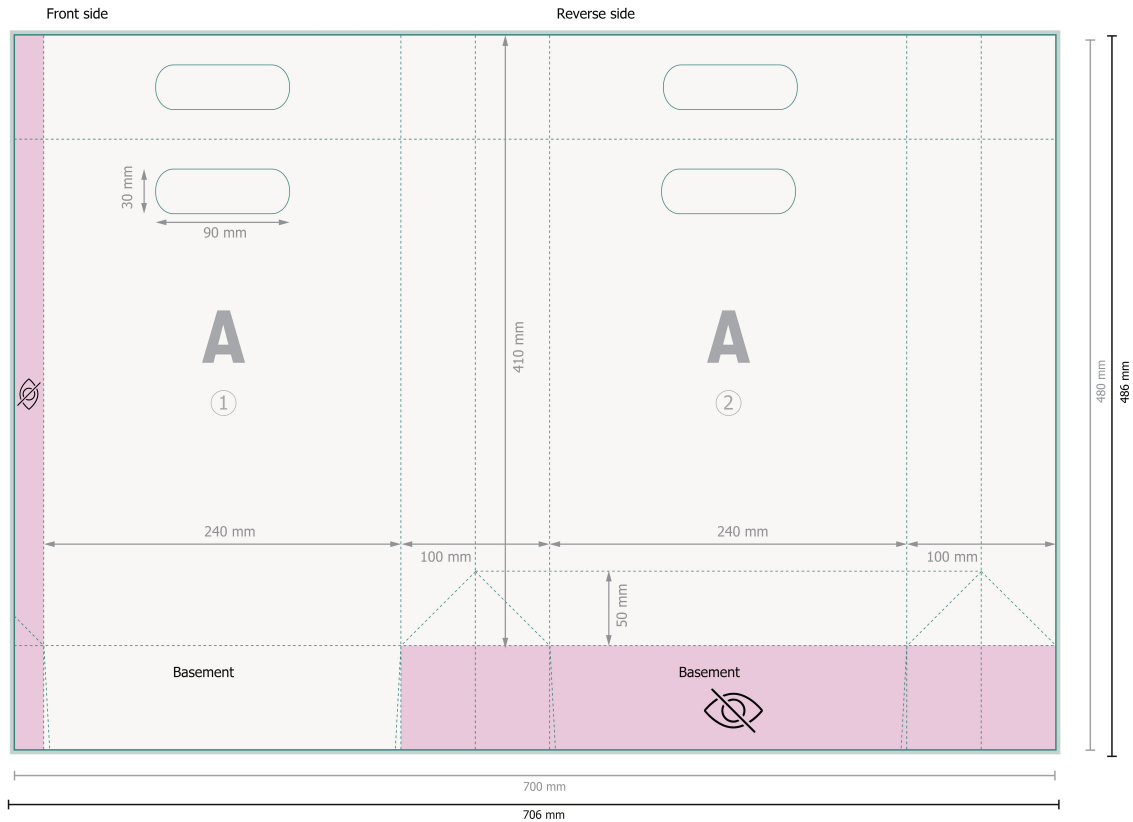

STANDARD paper bags with die cut handles, 24 x 34 x 10 cm

Dataformat (incl. 3 mm bleed):

70,6 x 48,6 cm

Trimmed size:

70 x 48 cm

Trimmed size (closed):

24 x 34 cm

Safety margin:

5 mm

Maintaining space between the text/information and the edge of the trimmed format prevents undesirable cuts.

Please remove the die line from the download template before generating your printfiles.
Please provide a second file (view file) to specify the position of the die line.

Explanation of symbols

 Bleed

 Reading direction

 Trimmed size

 Data format

 invisible

Please note:

Allow for trim allowance and safety margin according to instructions.

Arrange background graphics, images or graphics up to the edge of the data format.

Tolerances may occur during production due to cutting, punching and folding processes.

Printing data: Instructions and templates can be found under the menu item *Printing data* at www.onlineprinters.ie