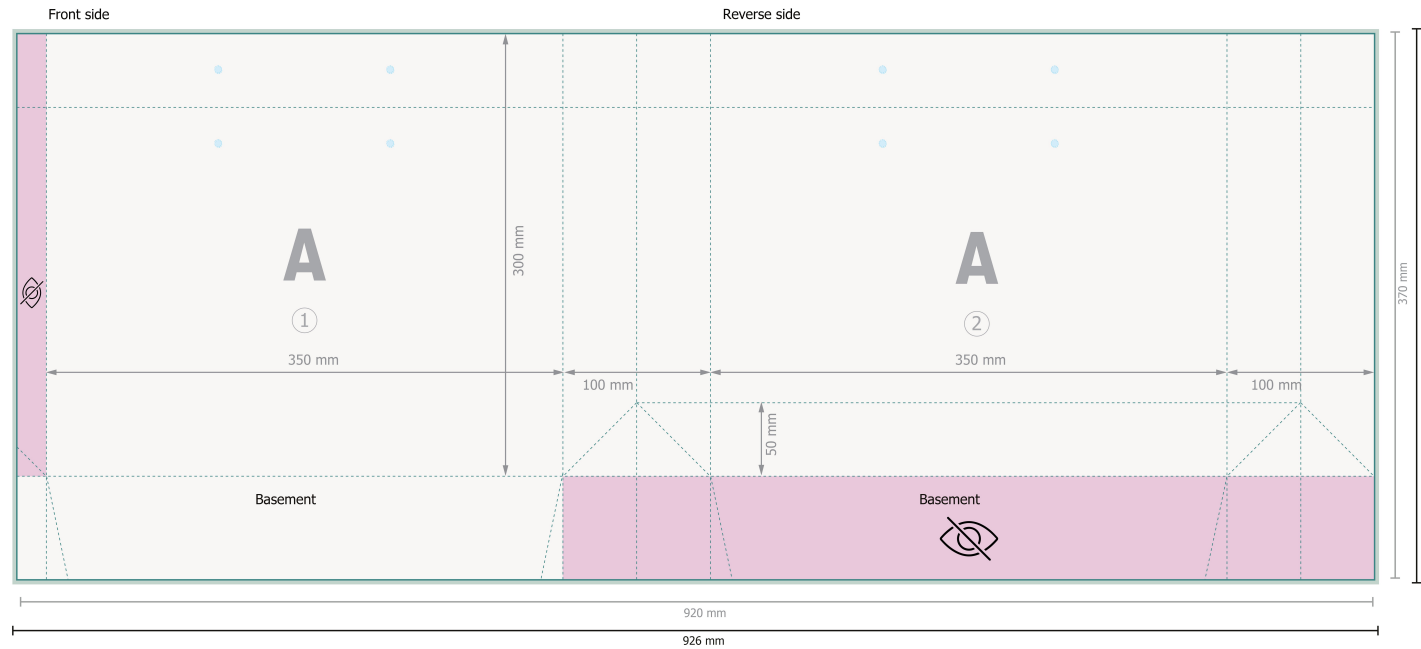

STANDARD rope handle bags, 35 x 25 x 10 cm

Dataformat (incl. 3 mm bleed):

92,6 x 37,6 cm

Trimmed size:

92 x 37 cm

Trimmed size (closed):

35 x 25 cm

Safety margin:

5 mm

Maintaining space between the text/information and the edge of the trimmed format prevents undesirable cuts.

Please remove the die line from the download template before generating your printfiles.
Please provide a second file (view file) to specify the position of the die line.

Explanation of symbols

 Bleed

 Reading direction

 Trimmed size

 Data format

 invisible

Please note:

Allow for trim allowance and safety margin according to instructions.

Arrange background graphics, images or graphics up to the edge of the data format.

Tolerances may occur during production due to cutting, punching and folding processes.

Printing data: Instructions and templates can be found under the menu item *Printing data* at www.onlineprinters.ie