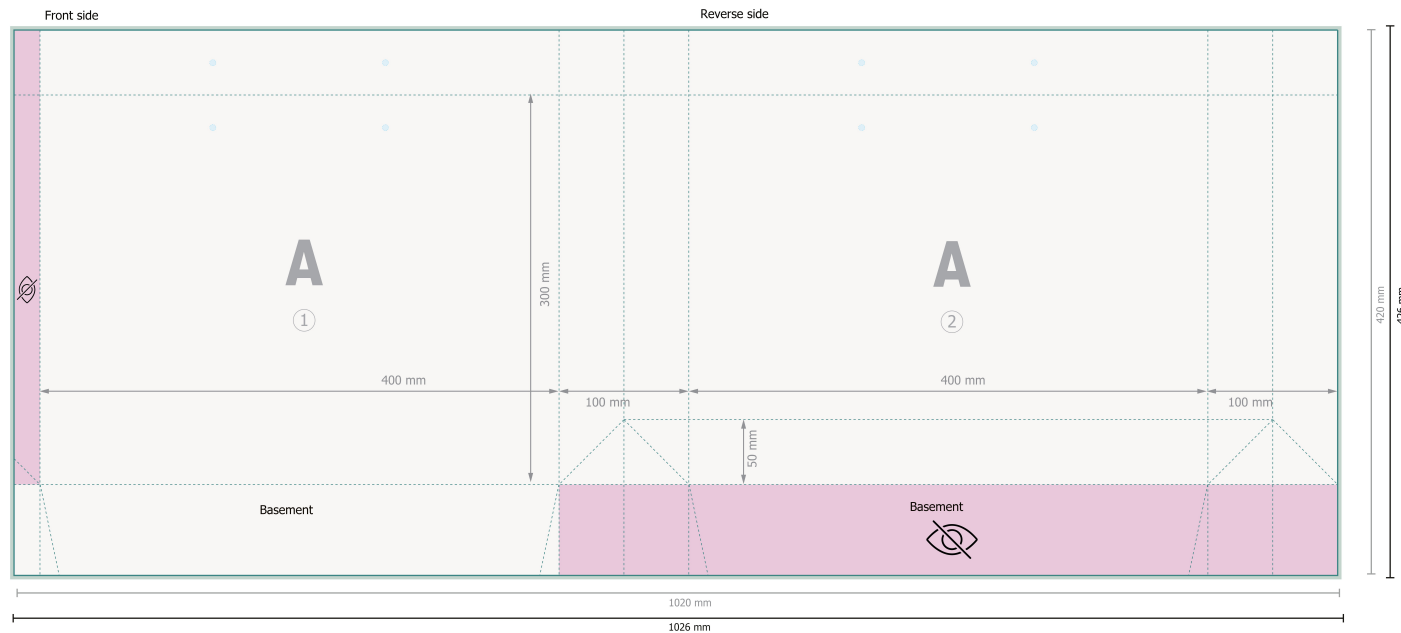

CLASSIC rope handle bags, 40 x 30 x 10 cm

Dataformat (incl. 3 mm bleed):

102,6 x 42,6 cm

Trimmed size:

102 x 42 cm

Trimmed size (closed):

40 x 30 cm

Safety margin:

5 mm

Maintaining space between the text/information and the edge of the trimmed format prevents undesirable cuts.

Please remove the die line from the download template before generating your printfiles.
Please provide a second file (view file) to specify the position of the die line.

Explanation of symbols

 Bleed

 Reading direction

 Trimmed size

 Data format

 invisible

Please note:

Allow for trim allowance and safety margin according to instructions.

Arrange background graphics, images or graphics up to the edge of the data format.

Tolerances may occur during production due to cutting, punching and folding processes.

Printing data: Instructions and templates can be found under the menu item *Printing data* at www.onlineprinters.ie