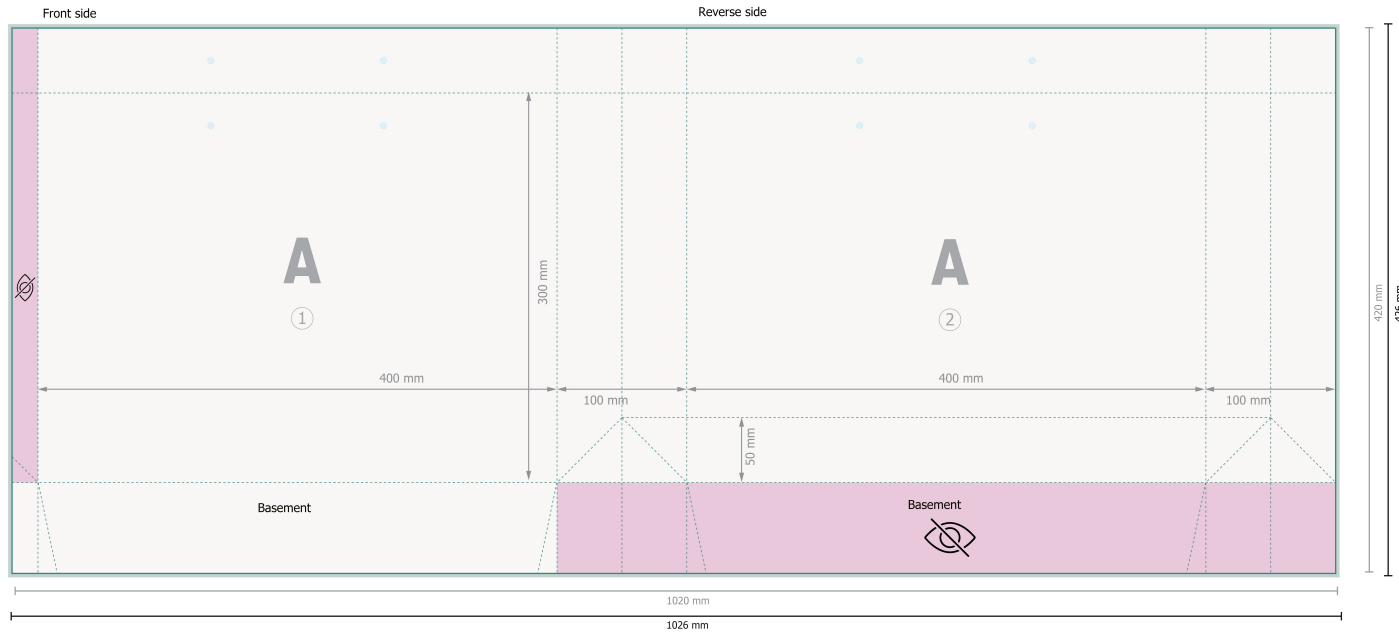

Natural paper rope handle bag, 40 x 30 x 10 cm

Dataformat (incl. 3 mm bleed):

102,6 x 42,6 cm

Trimmed size:

102 x 42 cm

Trimmed size (closed):

40 x 30 cm

Safety margin:

5 mm

Maintaining space between the text/information and the edge of the trimmed format prevents undesirable cuts.

Please remove the die line from the download template before generating your printfiles.
Please provide a second file (view file) to specify the position of the die line.

Explanation of symbols

 Bleed

 Reading direction

 Trimmed size

 Data format

 invisible

Please note:

Allow for trim allowance and safety margin according to instructions.

Arrange background graphics, images or graphics up to the edge of the data format.

Tolerances may occur during production due to cutting, punching and folding processes.

Printing data: Instructions and templates can be found under the menu item *Printing data* at www.onlineprinters.ie