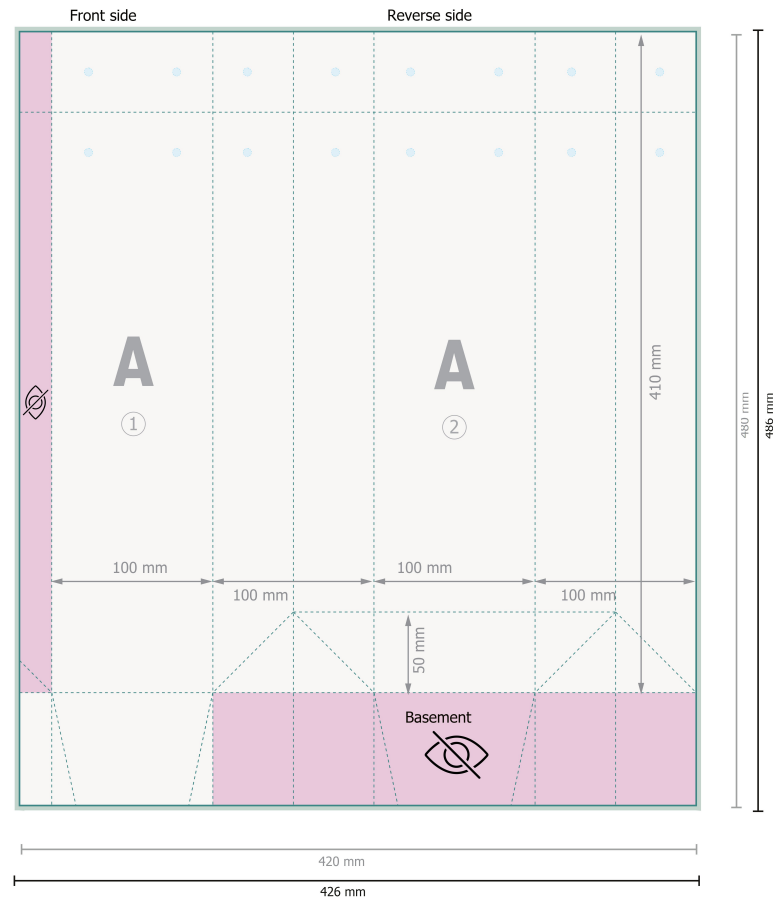

CLASSIC rope handle bags, 10 x 36 x 10 cm

Please remove the die line from the download template before generating your printfiles. Please provide a second file (view file) to specify the position of the die line.

Dataformat (incl. 3 mm bleed):

42,6 x 48,6 cm

Trimmed size:

42 x 48 cm

Trimmed size (closed):

10 x 36 cm

Safety margin:

5 mm

Maintaining space between the text/information and the edge of the trimmed format prevents undesirable cuts.

Explanation of symbols

Bleed

Reading direction

Trimmed size

Data format

invisible

Please note:

Allow for trim allowance and safety margin according to instructions.

Arrange background graphics, images or graphics up to the edge of the data format.

Tolerances may occur during production due to cutting, punching and folding processes.

Printing data: Instructions and templates can be found under the menu item *Printing data* at www.onlineprinters.ie