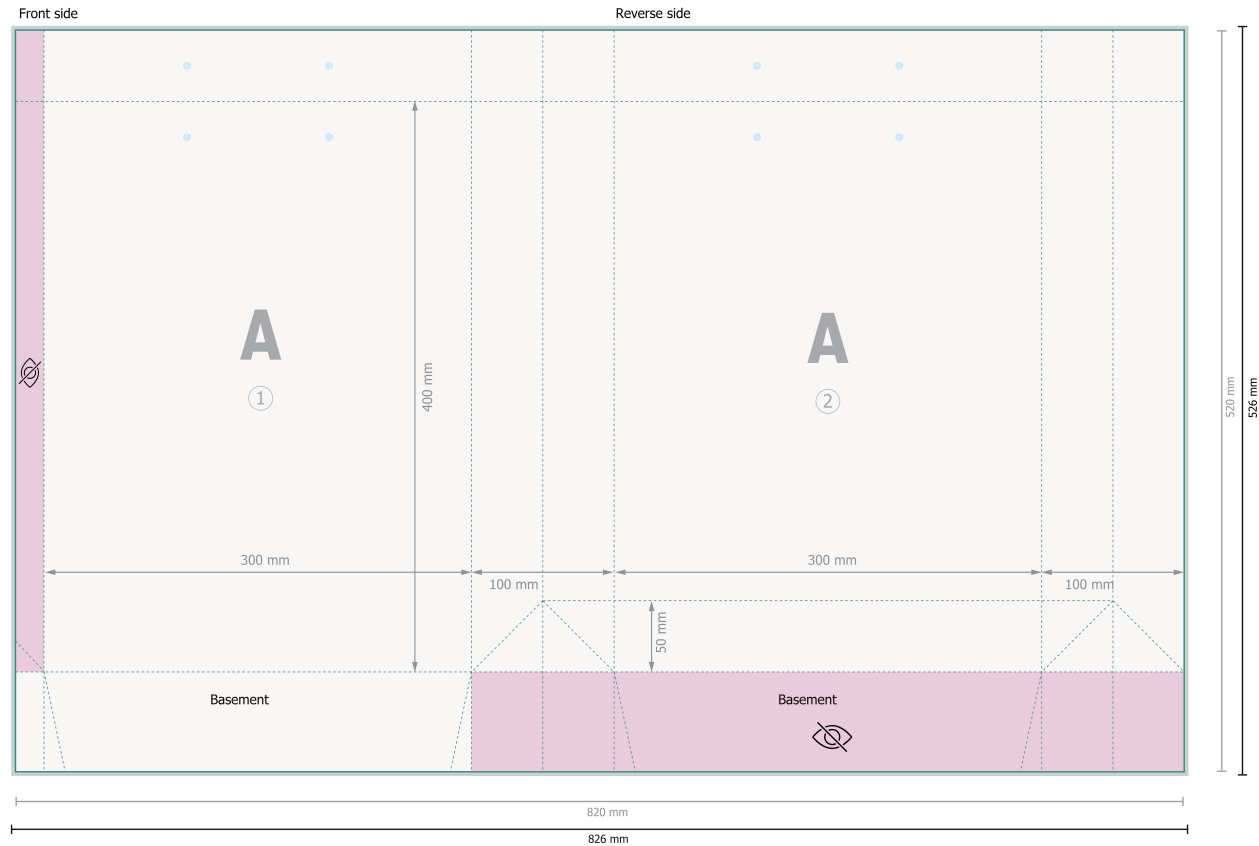

CLASSIC rope handle bags, 30 x 40 x 10 cm

Please remove the die line from the download template before generating your printfiles.
Please provide a second file (view file) to specify the position of the die line.

Dataformat (incl. 3 mm bleed):

82,6 x 52,6 cm

Trimmed size:

82 x 52 cm

Trimmed size (closed):

30 x 40 cm

Safety margin:

5 mm

Maintaining space between the text/information and the edge of the trimmed format prevents undesirable cuts.

Explanation of symbols

 Bleed

 Reading direction

 Trimmed size

 Data format

 invisible

Please note:

Allow for trim allowance and safety margin according to instructions.

Arrange background graphics, images or graphics up to the edge of the data format.

Tolerances may occur during production due to cutting, punching and folding processes.