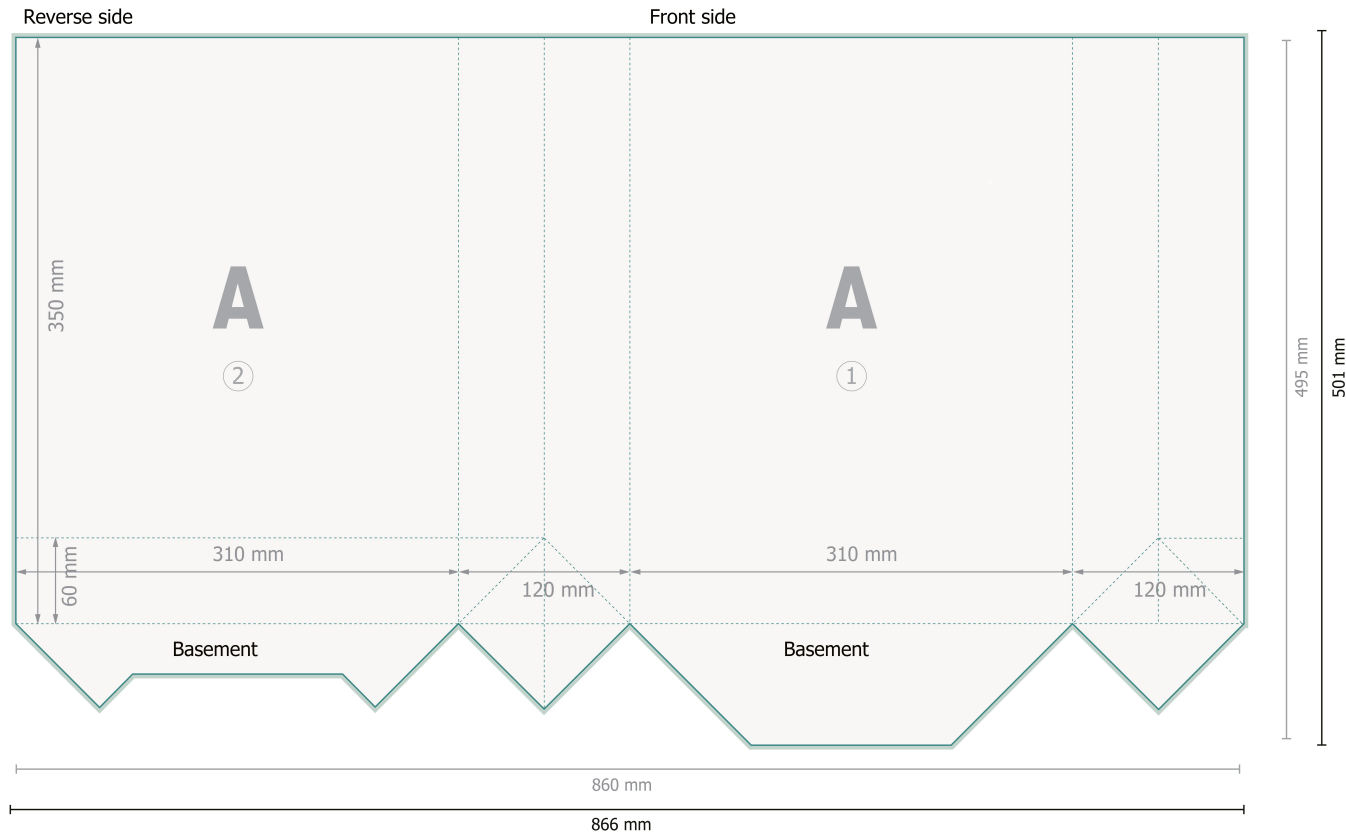

CLASSIC twisted handle bags, 31 x 41 x 12 cm

Please remove the die line from the download template before generating your printfiles.
Please provide a second file (view file) to specify the position of the die line.

Dataformat (incl. 3 mm bleed):

86,6 x 50,1 cm

Trimmed size:

86 x 49,5 cm

Trimmed size (closed):

31 x 41 cm

Safety margin:

5 mm

Maintaining space between the text/information and the edge of the trimmed format prevents undesirable cuts.

Explanation of symbols

 Bleed

 Reading direction

 Trimmed size

 Data format

Please note:

Allow for trim allowance and safety margin according to instructions.

Arrange background graphics, images or graphics up to the edge of the data format.

Tolerances may occur during production due to cutting, punching and folding processes.

Printing data: Instructions and templates can be found under the menu item *Printing data* at www.onlineprinters.ie