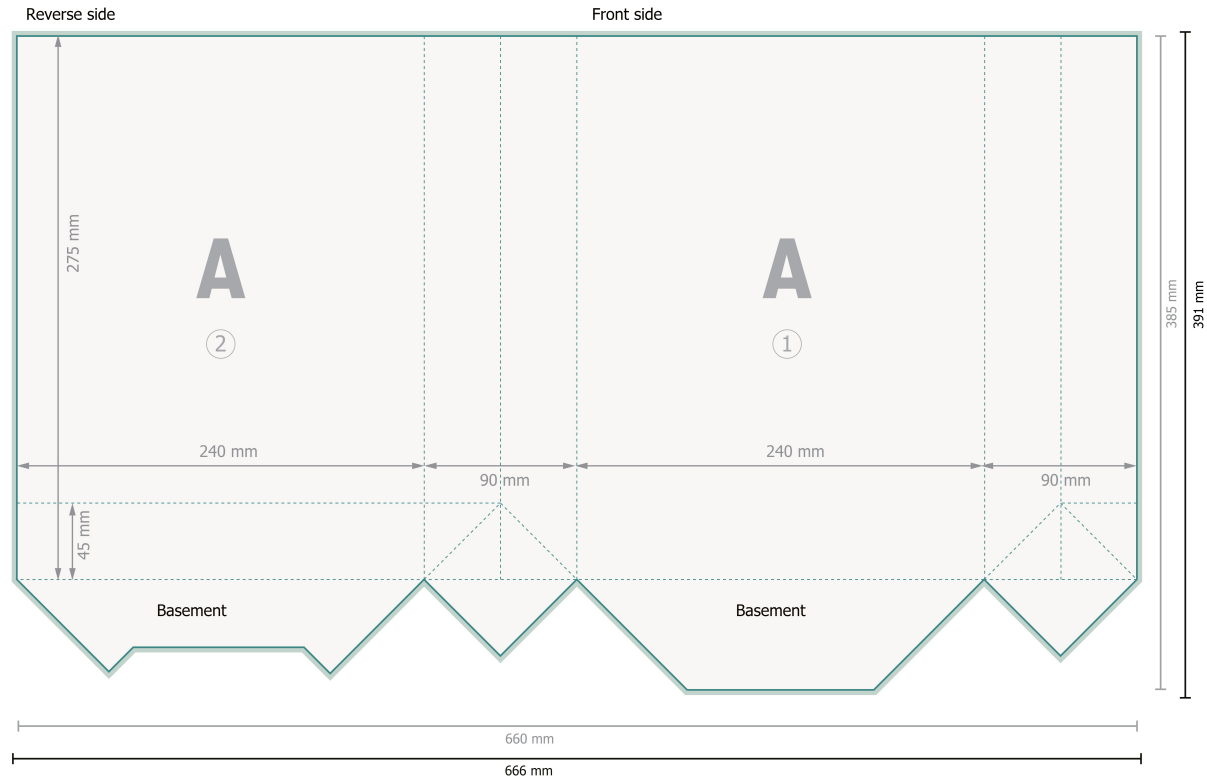

CLASSIC twisted handle bags, 24 x 32 x 9 cm

Dataformat (incl. 3 mm bleed):

66,6 x 39,1 cm

Trimmed size:

66 x 38,5 cm

Trimmed size (closed):

24 x 32 cm

Safety margin:

5 mm

Maintaining space between the text/information and the edge of the trimmed format prevents undesirable cuts.

Please remove the die line from the download template before generating your printfiles. Please provide a second file (view file) to specify the position of the die line.

Please note:

Allow for trim allowance and safety margin according to instructions.

Arrange background graphics, images or graphics up to the edge of the data format.

Tolerances may occur during production due to cutting, punching and folding processes.