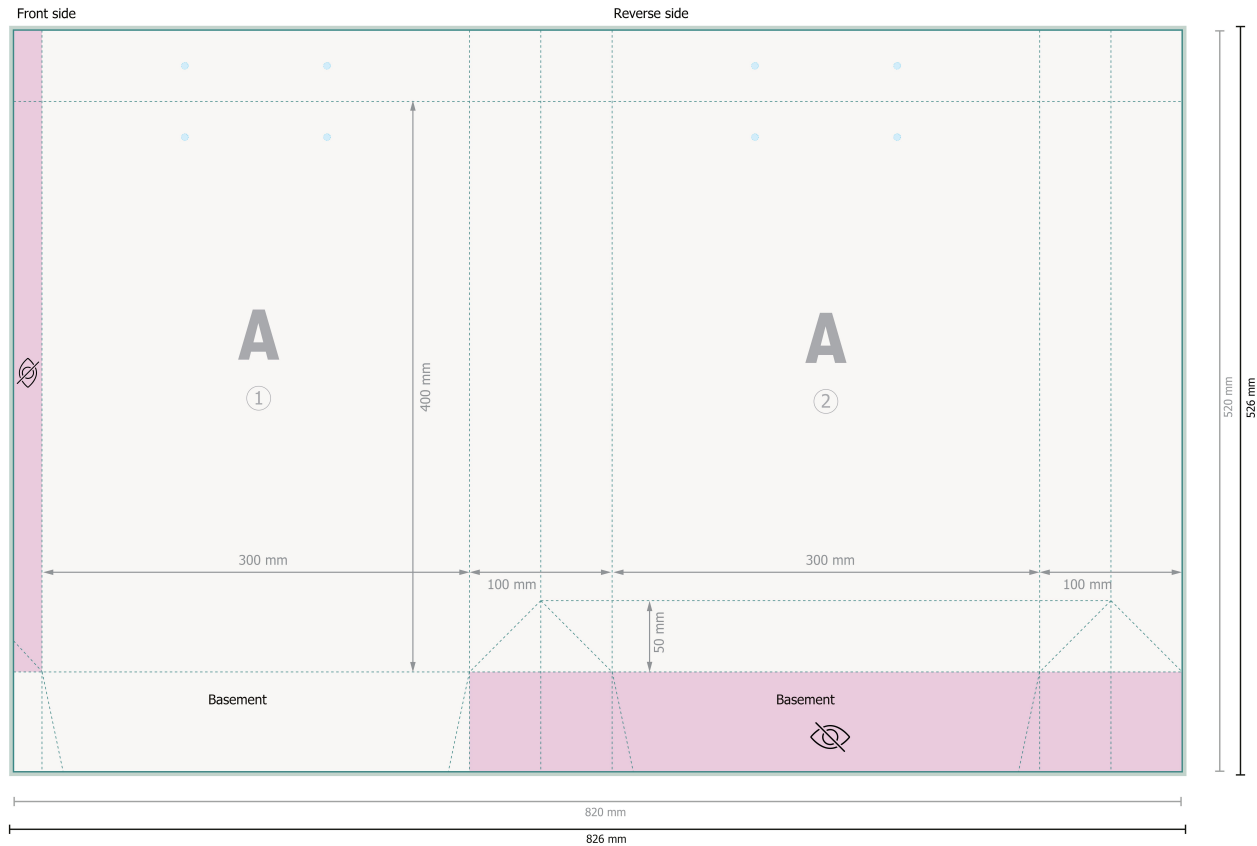

STANDARD rope handle bags, 30 x 40 x 10 cm

Please remove the die line from the download template before generating your printfiles.
Please provide a second file (view file) to specify the position of the die line.

Dataformat (incl. 3 mm bleed):

82,6 x 52,6 cm

Trimmed size:

82 x 52 cm

Trimmed size (closed):

30 x 40 cm

Safety margin:

5 mm

Maintaining space between the text/information and the edge of the trimmed format prevents undesirable cuts.

Explanation of symbols

Bleed

Reading direction

Trimmed size

Data format

invisible

Please note:

Allow for trim allowance and safety margin according to instructions.

Arrange background graphics, images or graphics up to the edge of the data format.

Tolerances may occur during production due to cutting, punching and folding processes.

Printing data: Instructions and templates can be found under the menu item *Printing data* at www.onlineprinters.ie