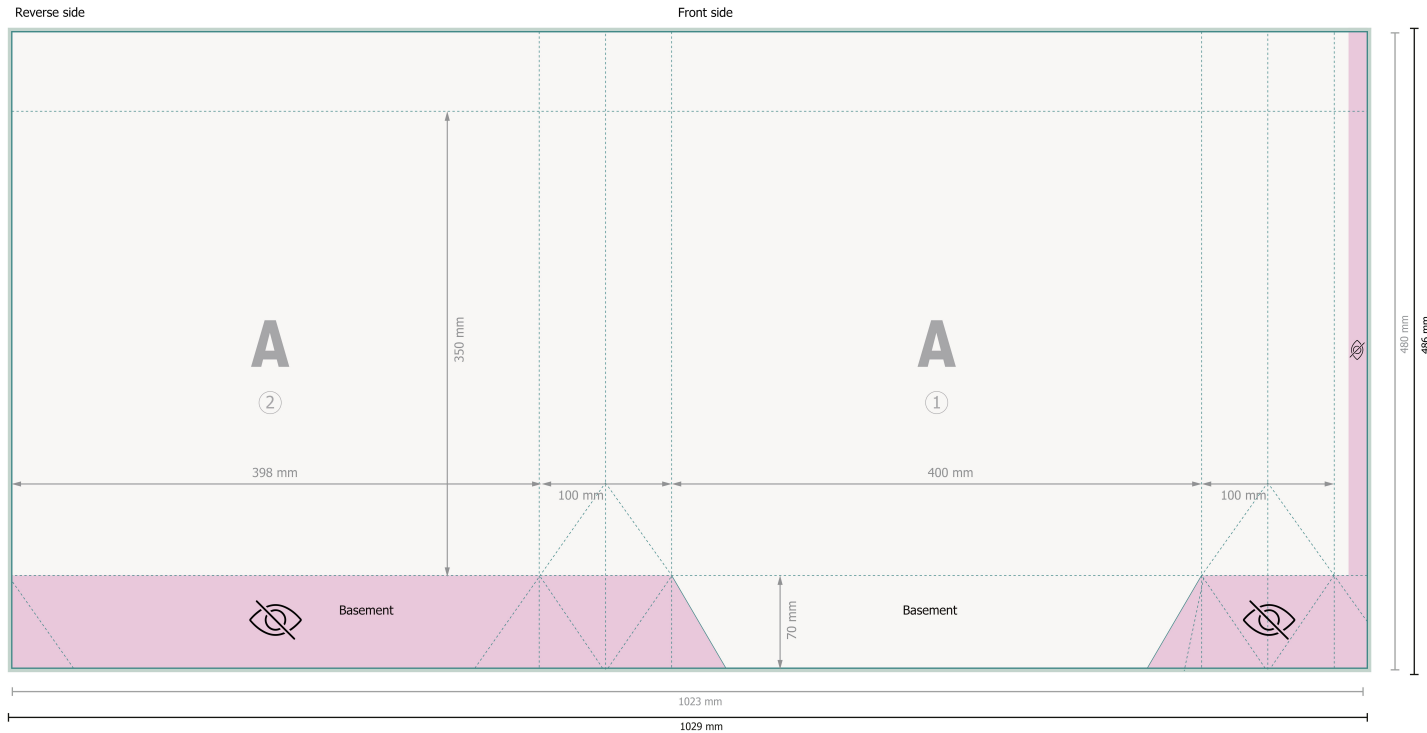

# Budget paper bags, 40 x 35 x 10 cm

**Dataformat (incl. 3 mm bleed):**

102,9 x 48,6 cm

**Trimmed size:**

102,3 x 48 cm

**Trimmed size (closed):**

40 x 35 cm

**Safety margin:**

5 mm

Maintaining space between the text/information and the edge of the trimmed format prevents undesirable cuts.

Please remove the die line from the download template before generating your printfiles.  
Please provide a second file (view file) to specify the position of the die line.

**Explanation of symbols**

 Bleed

 Reading direction

 Trimmed size

 Data format

 invisible

**Please note:**

Allow for trim allowance and safety margin according to instructions.

Arrange background graphics, images or graphics up to the edge of the data format.

Tolerances may occur during production due to cutting, punching and folding processes.

Printing data: Instructions and templates can be found under the menu item *Printing data* at [www.onlineprinters.ie](http://www.onlineprinters.ie)