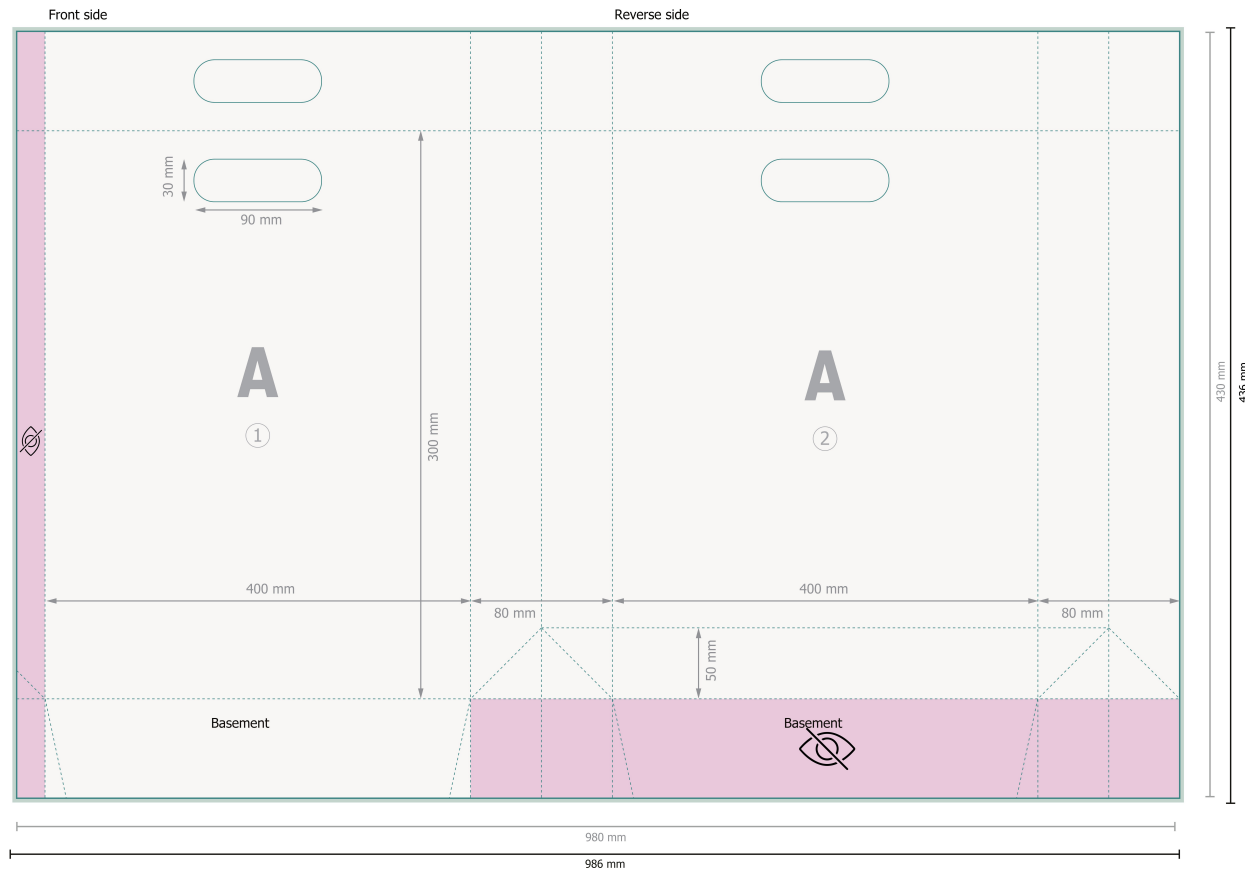

Nat. paper die cut handle bags, 40 x 30 x 8 cm,

Please remove the die line from the download template before generating your printfiles.
Please provide a second file (view file) to specify the position of the die line.

Please note:

Allow for trim allowance and safety margin according to instructions.

Arrange background graphics, images or graphics up to the edge of the data format.

Tolerances may occur during production due to cutting, punching and folding processes.

Printing data: Instructions and templates can be found under the menu item *Printing data* at www.onlineprinters.ie

Dataformat (incl. 3 mm bleed):

98,6 x 43,6 cm

Trimmed size:

98 x 43 cm

Trimmed size (closed):

40 x 30 cm

Safety margin:

5 mm

Maintaining space between the text/information and the edge of the trimmed format prevents undesirable cuts.

Explanation of symbols

 Bleed

 Reading direction

 Trimmed size