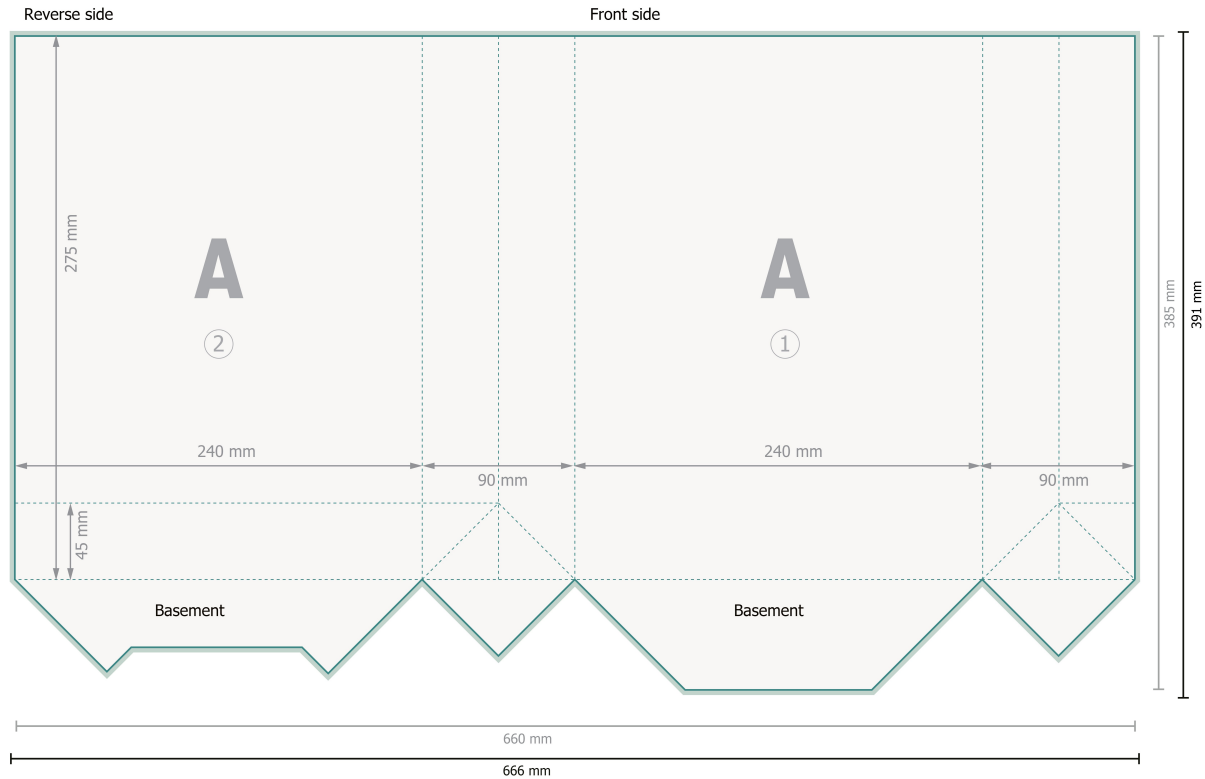

# STANDARD twisted handle bags, 24 x 32 x 9 cm

**Dataformat (incl. 3 mm bleed):**

66,6 x 39,1 cm

**Trimmed size:**

66 x 38,5 cm

**Trimmed size (closed):**

24 x 32 cm

**Safety margin:**

5 mm

Maintaining space between the text/information and the edge of the trimmed format prevents undesirable cuts.

Please remove the die line from the download template before generating your printfiles.  
Please provide a second file (view file) to specify the position of the die line.

**Please note:**

Allow for trim allowance and safety margin according to instructions.

Arrange background graphics, images or graphics up to the edge of the data format.

Tolerances may occur during production due to cutting, punching and folding processes.

 Data format