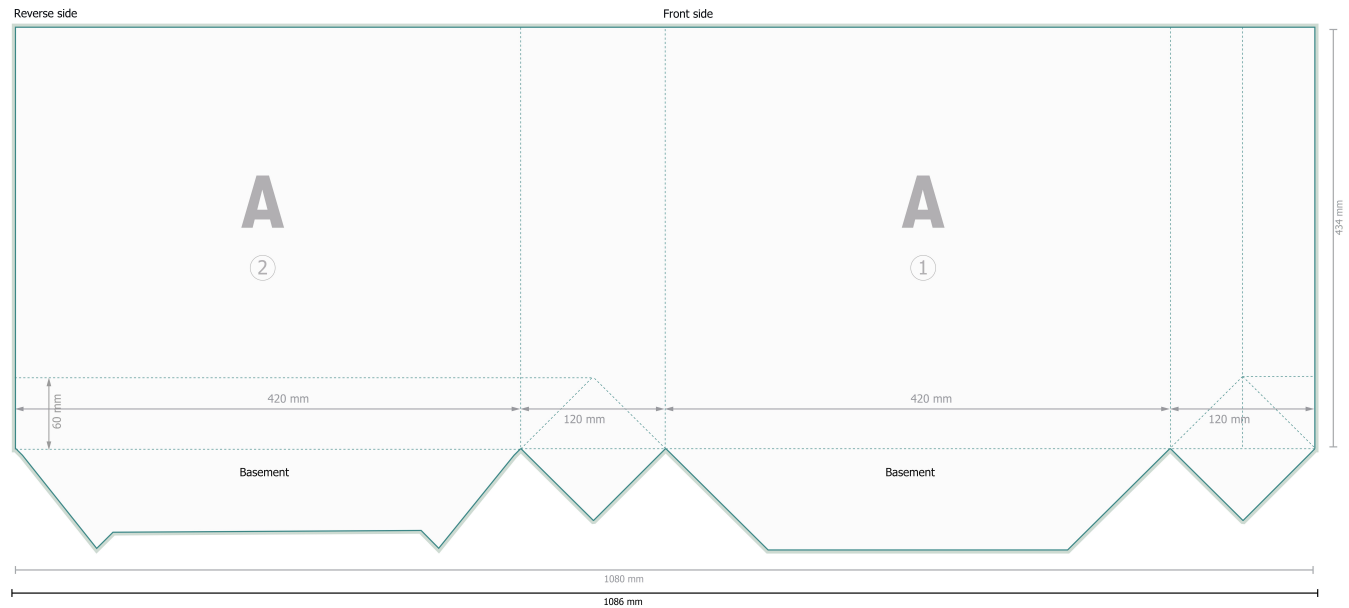

STANDARD twisted handle bags, 42 x 35 x 12 cm

Please remove the die line from the download template before generating your printfiles. Please provide a second file (view file) to specify the position of the die line.

Dataformat (incl. 3 mm bleed):

108,6 x 44 cm

Trimmed size:

108 x 43,4 cm

Trimmed size (closed):

42 x 35 cm

Safety margin:

5 mm

Maintaining space between the text/information and the edge of the trimmed format prevents undesirable cuts.

Please note:

Allow for trim allowance and safety margin according to instructions.

Arrange background graphics, images or graphics up to the edge of the data format.

Explanation of symbols

 Bleed

 Reading direction

 Trimmed size

 Data format