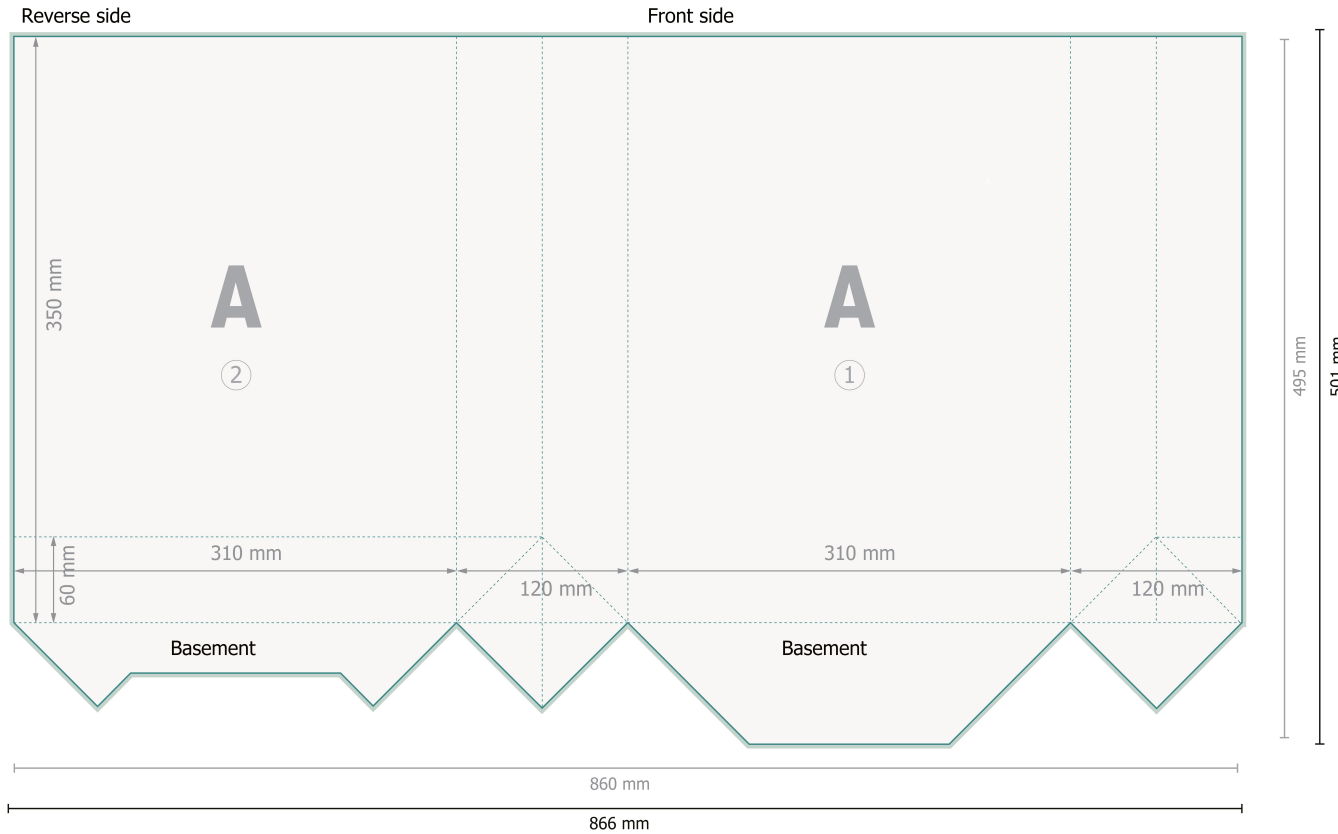

STANDARD twisted handle bags, 31 x 41 x 12 cm

Dataformat (incl. 3 mm bleed):

86,6 x 50,1 cm

Trimmed size:

86 x 49,5 cm

Trimmed size (closed):

31 x 41 cm

Safety margin:

5 mm

Maintaining space between the text/information and the edge of the trimmed format prevents undesirable cuts.

Please remove the die line from the download template before generating your printfiles.
Please provide a second file (view file) to specify the position of the die line.

Explanation of symbols

 Bleed

 Reading direction

 Trimmed size

 Data format

Please note:

Allow for trim allowance and safety margin according to instructions.

Arrange background graphics, images or graphics up to the edge of the data format.

Tolerances may occur during production due to cutting, punching and folding processes.

Printing data: Instructions and templates can be found under the menu item *Printing data* at www.onlineprinters.ie