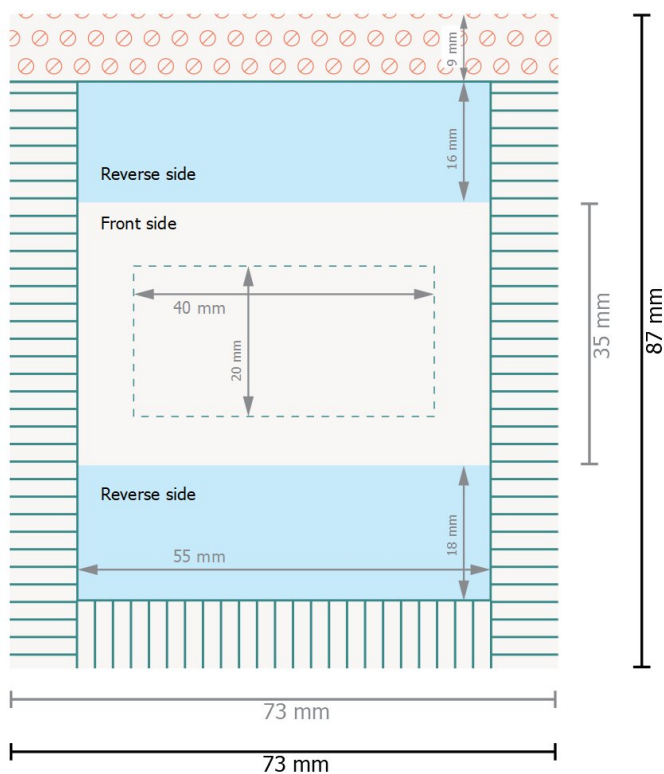

Mini chocolate bars

■ Area for content information.

Data format:

7,3 x 8,7 cm

Trimmed size (closed):

3,5 x 7,3 cm

Safety margin:

4 mm

Maintaining space between the text/information and the edge of the trimmed format prevents undesirable cuts.

Explanation of symbols

—| Trimmed size

—| Data format

⊘ Not printable

Please note:

Allow for trim allowance and safety margin according to instructions.

Arrange background graphics, images or graphics up to the edge of the data format.

Tolerances may occur during production due to cutting, punching and folding processes.

Printing data: Instructions and templates can be found under the menu item *Printing data* at www.onlineprinters.ie