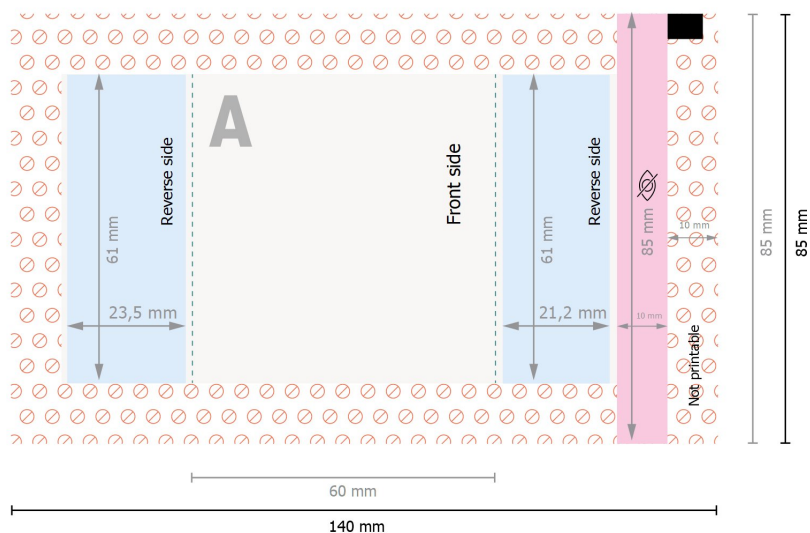

Mini HITSCHIES chewy candy sour mix in paper bag

Data format:

14 x 8,5 cm

Trimmed size (closed):

6 x 8,5 cm

Safety margin:

4 mm

Maintaining space between the text/information and the edge of the trimmed format prevents undesirable cuts.

■ Area for content information.

Explanation of symbols

A Reading direction

— Trimmed size

— Data format

⊘ Not printable

👁 invisible

Please note:

Allow for trim allowance and safety margin according to instructions.

Arrange background graphics, images or graphics up to the edge of the data format.

Tolerances may occur during production due to cutting, punching and folding processes.