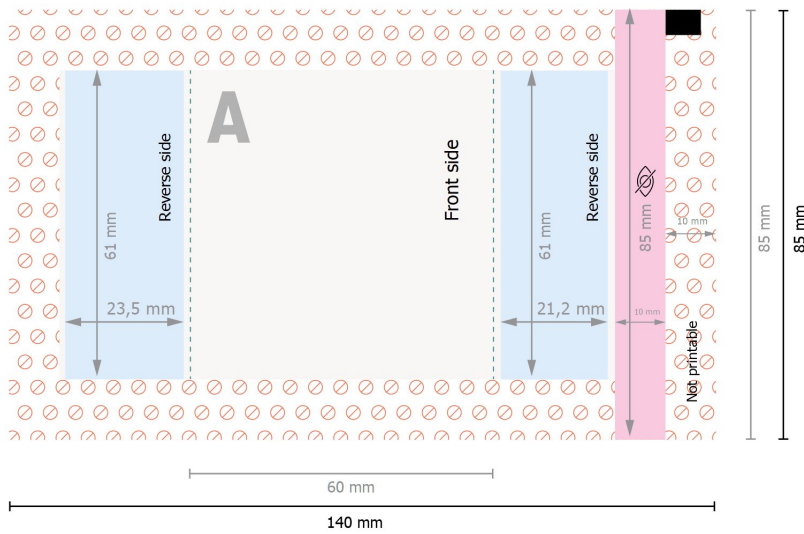

Jelly Beans in paper bag

■ Area for content information.

Data format:

14 x 8,5 cm

Trimmed size (closed):

6 x 8,5 cm

Safety margin:

4 mm

Maintaining space between the text/information and the edge of the trimmed format prevents undesirable cuts.

Explanation of symbols

A Reading direction

— Trimmed size

— Data format

⊘ Not printable

👁 invisible

Please note:

Allow for trim allowance and safety margin according to instructions.

Arrange background graphics, images or graphics up to the edge of the data format.

Tolerances may occur during production due to cutting, punching and folding processes.