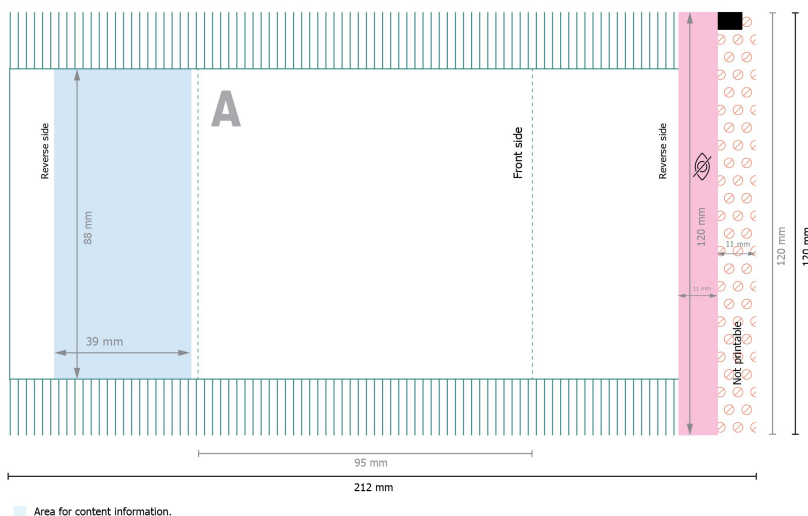

Snacks in flowpack

Pretzels

Data format:

21,2 x 12 cm

Trimmed size (closed):

9,5 x 12 cm

Safety margin:

4 mm

Maintaining space between the text/information and the edge of the trimmed format prevents undesirable cuts.

Explanation of symbols

A Reading direction

— Trimmed size

— Data format

⊘ Not printable

👁 invisible

Please note:

Allow for trim allowance and safety margin according to instructions.

Arrange background graphics, images or graphics up to the edge of the data format.

Tolerances may occur during production due to cutting, punching and folding processes.