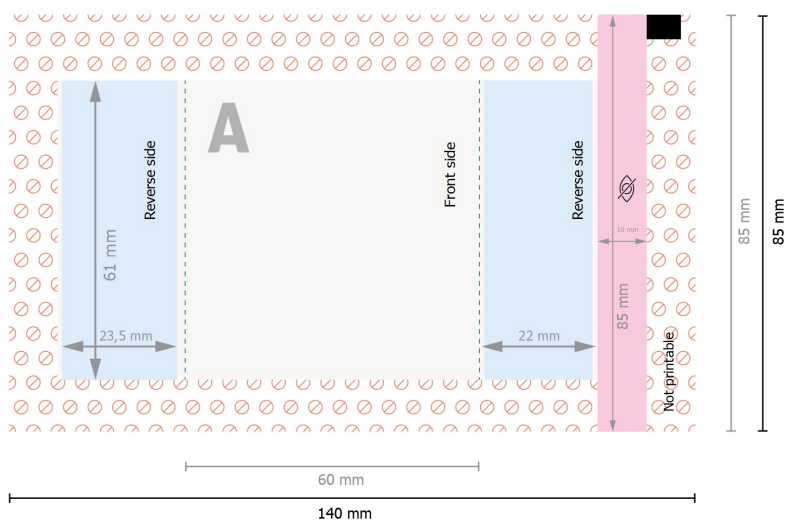

# Tic tac in paper bag

Area for content information.

**Data format:**

14 x 8,5 cm

**Trimmed size (closed):**

6 x 8,5 cm

**Safety margin:**

4 mm

Maintaining space between the text/information and the edge of the trimmed format prevents undesirable cuts.

**Explanation of symbols**

**A** Reading direction

—|— Trimmed size

—|— Data format

⊘ Not printable

👁 Invisible

**Please note:**

Allow for trim allowance and safety margin according to instructions.

Arrange background graphics, images or graphics up to the edge of the data format.

Tolerances may occur during production due to cutting, punching and folding processes.