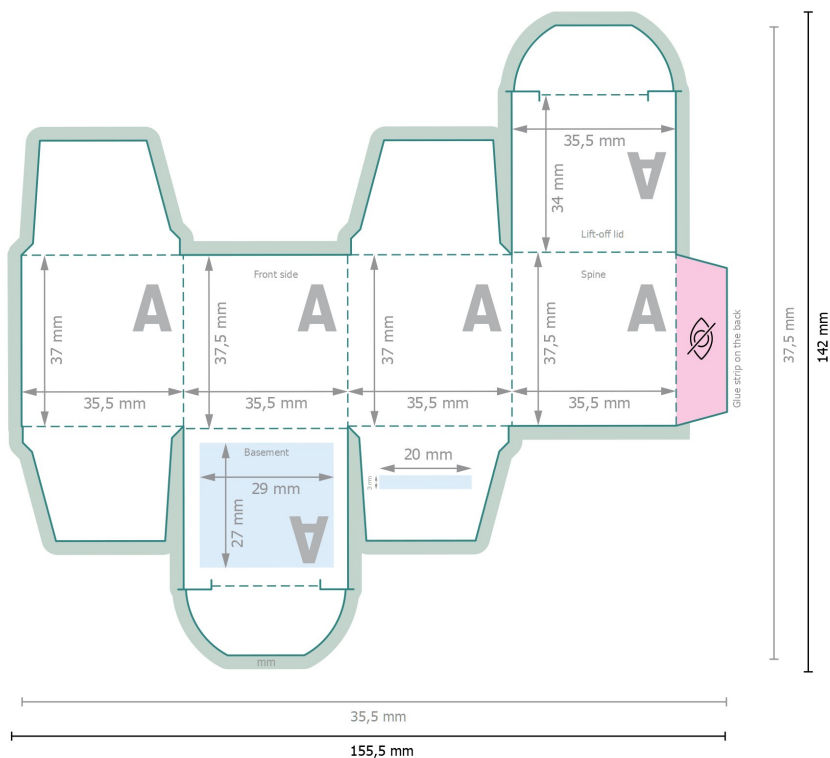

Mini promo-cube

Data format:
15,55 x 14,2 cm

Trimmed size (closed):
3,6 x 3,8 cm

Safety margin:
4 mm

Maintaining space between the text/information and the edge of the trimmed format prevents undesirable cuts.

■ Area for content information.

Explanation of symbols

-  Bleed
-  Reading direction
-  Trimmed size
-  Data format
-  invisible

Please note:

Allow for trim allowance and safety margin according to instructions.

Arrange background graphics, images or graphics up to the edge of the data format.

Tolerances may occur during production due to cutting, punching and folding processes.

Printing data: Instructions and templates can be found under the menu item *Printing data* at www.onlineprinters.ie