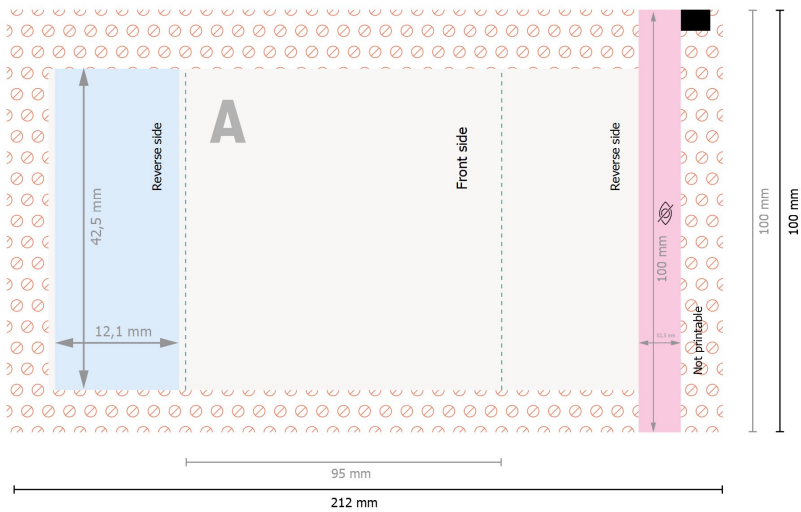

Lindt Lindor pralines

Lindt pralines, Lindt

Area for content information.

**Data format:**

21,2 x 10 cm

**Trimmed size (closed):**

7,5 x 10 cm

**Safety margin:**

4 mm

Maintaining space between the text/information and the edge of the trimmed format prevents undesirable cuts.

**Explanation of symbols**

**A** Reading direction

— Trimmed size

— Data format

⊘ Not printable

⊘ invisible

**Please note:**

Allow for trim allowance and safety margin according to instructions.

Arrange background graphics, images or graphics up to the edge of the data format.

Tolerances may occur during production due to cutting, punching and folding processes.