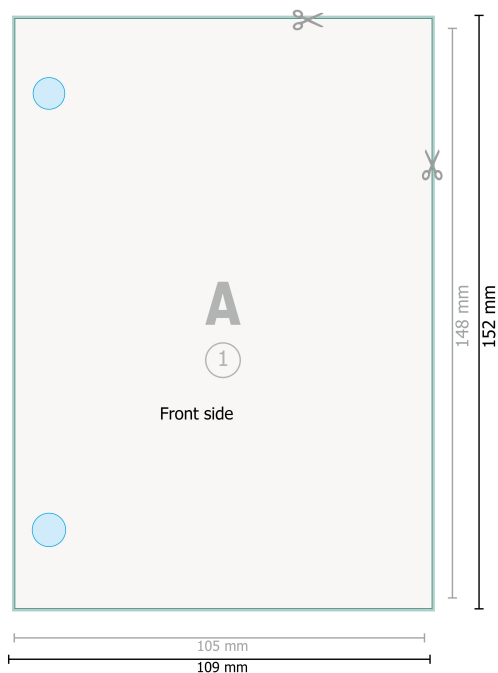

Premium Notepads, A6, both sides

 Optional drilled holes

Dataformat (incl. 2 mm bleed):

10,9 x 15,2 cm

bleed:

2 mm

Trimmed size:

10,5 x 14,8 cm

Safety margin:

4 mm

Maintaining space between the text/information and the edge of the trimmed format prevents undesirable cuts.

Explanation of symbols

 Bleed

 Reading direction

 Trimmed size

 Data format

Please note:

Allow for trim allowance and safety margin according to instructions.

Arrange background graphics, images or graphics up to the edge of the data format.

Tolerances may occur during production due to cutting, punching and folding processes.