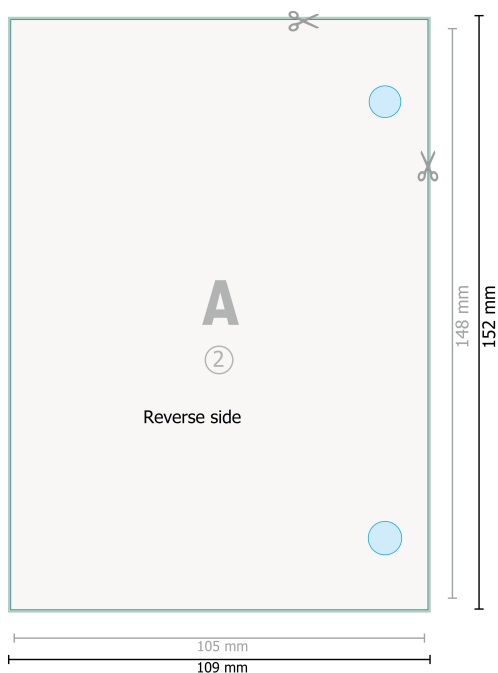

Premium Notepads, A6, both sides

 Optional drilled holes

Dataformat (incl. 2 mm bleed):

10,9 x 15,2 cm

bleed:

2 mm

Trimmed size:

10,5 x 14,8 cm

Safety margin:

4 mm

Maintaining space between the text/information and the edge of the trimmed format prevents undesirable cuts.

Explanation of symbols

 Bleed

 Reading direction

 Trimmed size

 Data format

Please note:

Allow for trim allowance and safety margin according to instructions.

Arrange background graphics, images or graphics up to the edge of the data format.

Tolerances may occur during production due to cutting, punching and folding processes.