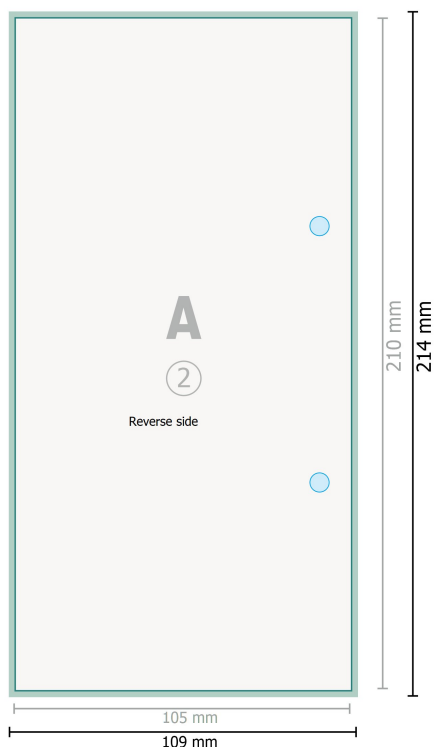

Premium Notepads, DL, both sides

Optional drilled holes

Dataformat (incl. 2 mm bleed):

10,9 x 21,4 cm

bleed:

2 mm

Trimmed size:

10,5 x 21 cm

Safety margin:

4 mm

Maintaining space between the text/information and the edge of the trimmed format prevents undesirable cuts.

Explanation of symbols

 Bleed

 Reading direction

 Trimmed size

 Data format

Please note:

Allow for trim allowance and safety margin according to instructions.

Arrange background graphics, images or graphics up to the edge of the data format.

Tolerances may occur during production due to cutting, punching and folding processes.