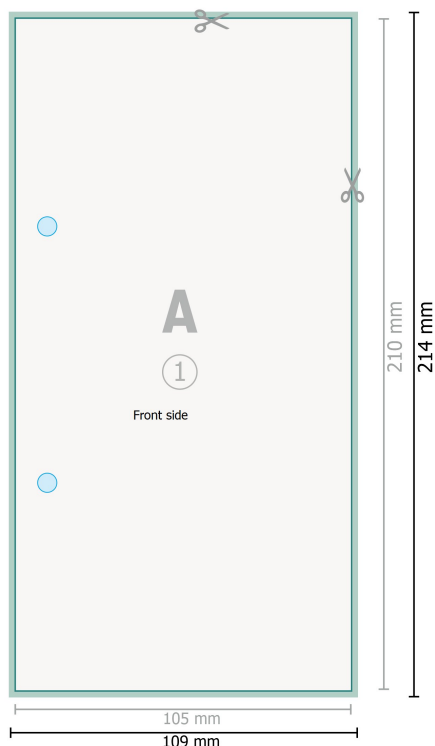

Premium Notepads, DL, both sides

Optional drilled holes

Dataformat (incl. 2 mm bleed):

10,9 x 21,4 cm

bleed:

2 mm

Trimmed size:

10,5 x 21 cm

Safety margin:

4 mm

Maintaining space between the text/information and the edge of the trimmed format prevents undesirable cuts.

Explanation of symbols

 Bleed

 Reading direction

 Trimmed size

 Data format

Please note:

Allow for trim allowance and safety margin according to instructions.

Arrange background graphics, images or graphics up to the edge of the data format.

Tolerances may occur during production due to cutting, punching and folding processes.