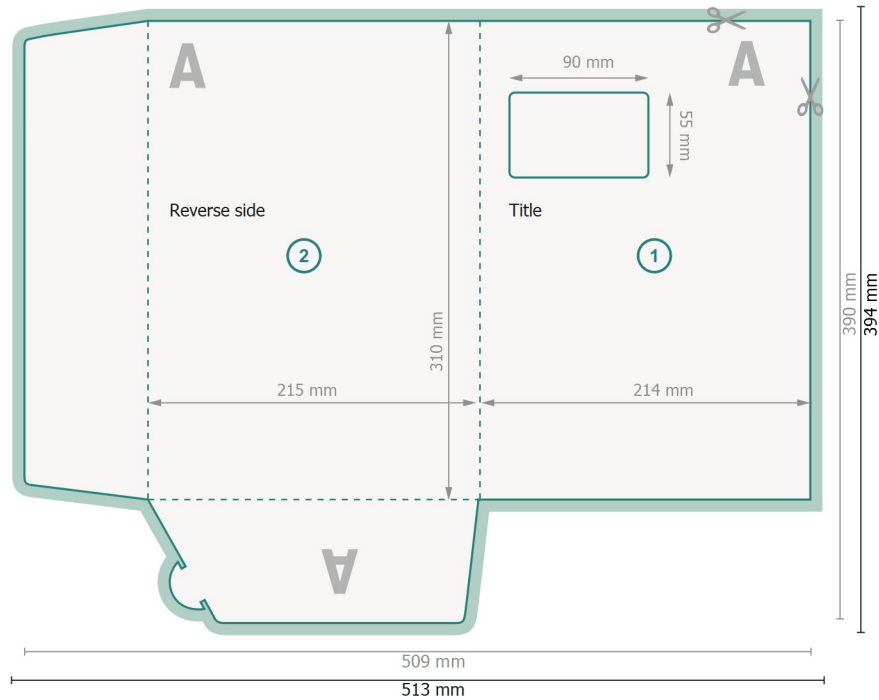

### Trimmed size:

50,9 x 39 cm

### Please note:

Allow for trim allowance and safety margin according to instructions.

Arrange background graphics, images or graphics up to the edge of the data format.

Tolerances may occur during production due to cutting, punching and folding processes.

### Dataformat (incl. 2 mm bleed):

51,3 x 39,4 cm