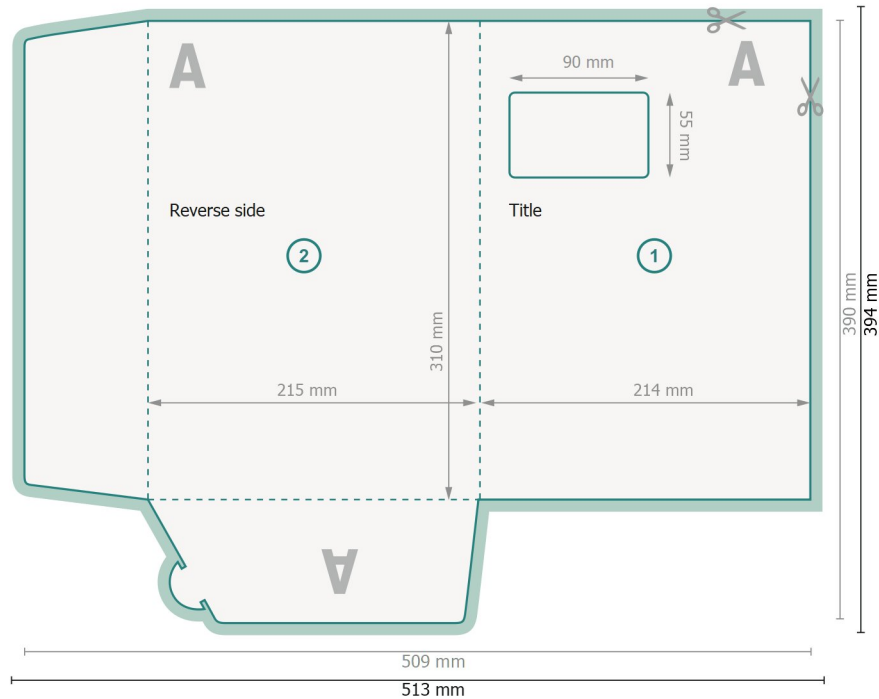

Folders with flaps, A4

#12 (Portrait)

Outside

Dataformat (incl. 2 mm bleed):

51,3 x 39,4 cm

Trimmed size:

50,9 x 39 cm

Trimmed size (closed):

21,5 x 31 cm

bleed:

2 mm

Safety margin:

4 mm

Maintaining space between the text/information and the edge of the trimmed format prevents undesirable cuts.

Explanation of symbols

 Bleed

 Reading direction

 Trimmed size

 Data format

 We will cut/perforate your product here

 Creasing/Folding

Please note:

Allow for trim allowance and safety margin according to instructions.

Arrange background graphics, images or graphics up to the edge of the data format.