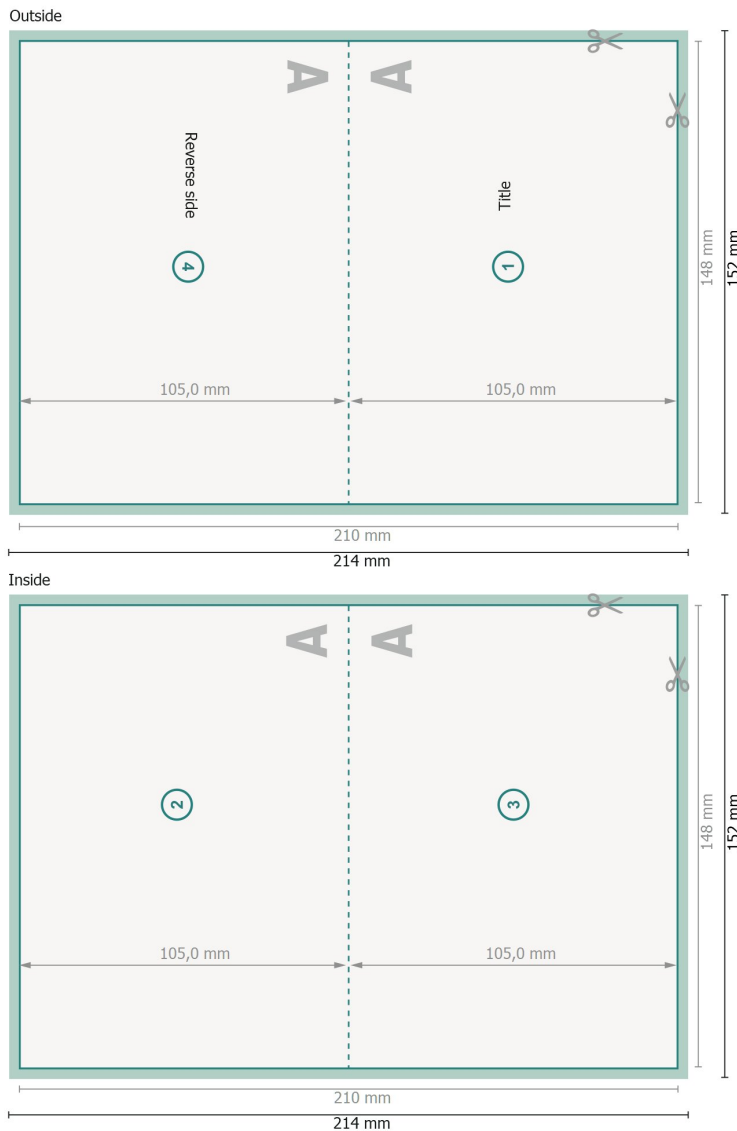

Folded voucher cards, A6, Landscape, long side creasing

1 fold

View rotated by 90 degrees.

Dataformat (incl. 2 mm bleed):

21,4 x 15,2 cm

Trimmed size:

21 x 14,8 cm

Trimmed size (closed):

14,8 x 10,5 cm

bleed:

2 mm

Safety margin:

4 mm

Maintaining space between the text/information and the edge of the trimmed format prevents undesirable cuts.

Explanation of symbols

-  Bleed
-  Reading direction
-  Trimmed size
-  Data format
-  Creasing/Folding

Please note:

Allow for trim allowance and safety margin according to instructions.

Arrange background graphics, images or graphics up to the edge of the data format.

Tolerances may occur during production due to cutting, punching and folding processes.