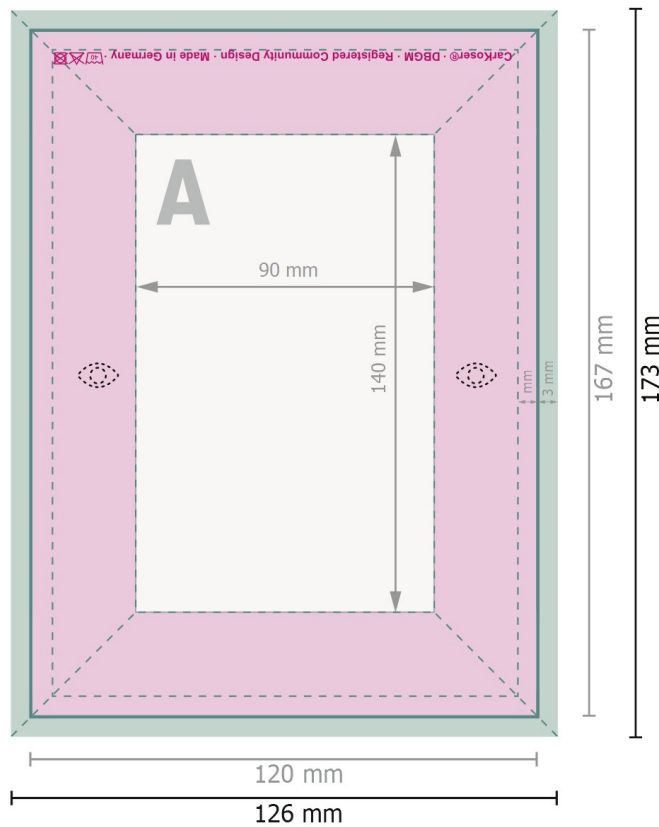

POLYCLEAN rPET Car wash sponges, 14.0 x 9.0 x 4.0 cm

View rotated by 90 degrees.

Dataformat (incl. 3 mm bleed):

12,6 x 17,3 cm

Trimmed size:

12 x 16,7 cm

Product dimensions:

14 (W) x 9 (H) cm

bleed:

3 mm

Safety margin:

10 mm

Maintaining space between the text/information and the edge of the trimmed format prevents undesirable cuts.

Explanation of symbols

A Reading direction

— Trimmed size

— Data format

■ inlay

Please note:

Allow for trim allowance and safety margin according to instructions.

Arrange background graphics, images or graphics up to the edge of the data format.

Tolerances may occur during production due to cutting, punching and folding processes.