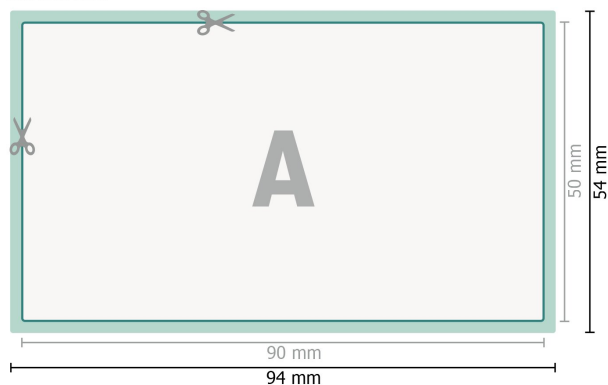

Simple voucher cards, 9,0 x 5,0 cm, printed on both sides

Front side

Reverse side

Dataformat (incl. 2 mm bleed):

9,4 x 5,4 cm

Trimmed size:

9 x 5 cm

bleed:

2 mm

Safety margin:

4 mm

Maintaining space between the text/information and the edge of the trimmed format prevents undesirable cuts.

Explanation of symbols

 Bleed

 Reading direction

 Trimmed size

 Data format

Please note:

Allow for trim allowance and safety margin according to instructions.

Arrange background graphics, images or graphics up to the edge of the data format.

Tolerances may occur during production due to cutting, punching and folding processes.