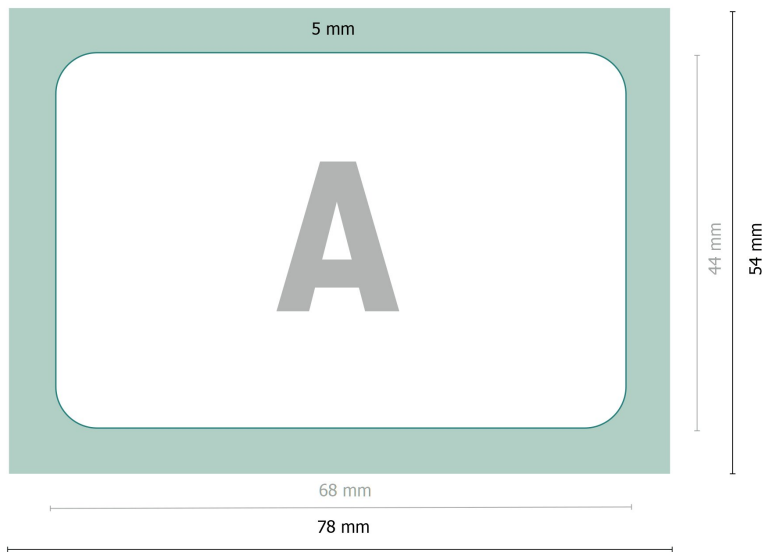

Buttons with clip fastener, 6.8 x 4.4 cm mit abgerundeten Kanten

**Data format:**

7,8 x 5,4 cm

Trimmed size:

6,8 x 4,4 cm

Fold-over edge:

0,5 cm

Safety margin:

2 mm

Maintaining space between the text/information and the edge of the trimmed format prevents undesirable cuts.

Explanation of symbols

—| Trimmed size

—| Data format

■ Fold-over edge

Please note:

Allow for trim allowance and safety margin according to instructions.

Arrange background graphics, images or graphics up to the edge of the data format.

Tolerances may occur during production due to cutting, punching and folding processes.

Printing data: Instructions and templates can be found under the menu item *Printing data* at www.onlineprinters.ie