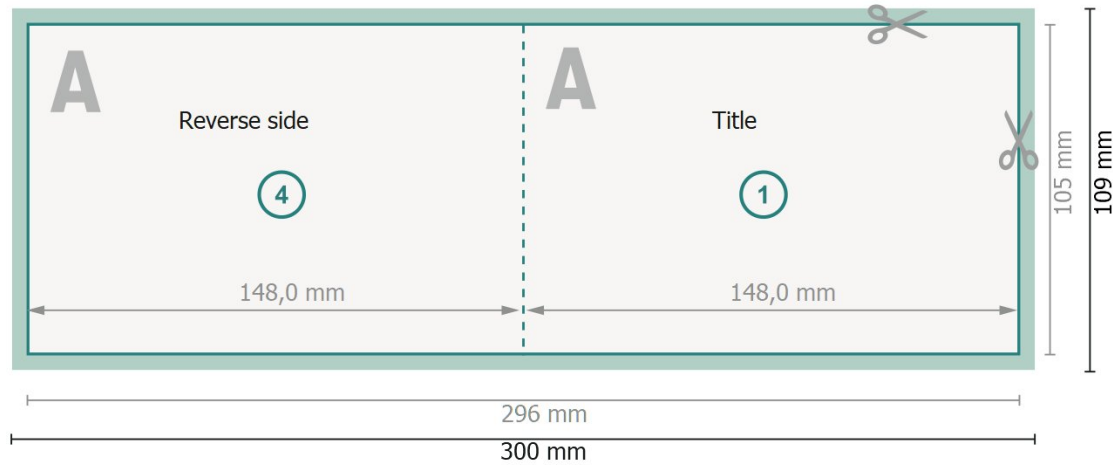

Folded voucher cards, A6, Landscape

1 fold

Outside

Inside