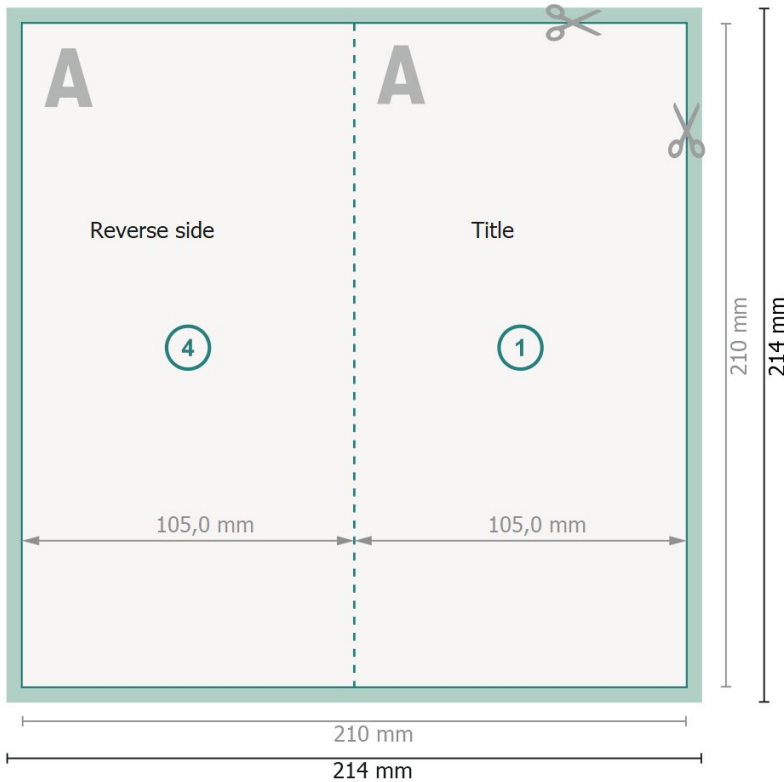

# Folded voucher cards, DL, Portrait

1 fold

Outside

**Dataformat (incl. 2 mm bleed):**

21,4 x 21,4 cm

**Trimmed size:**

21 x 21 cm

**Trimmed size (closed):**

10,5 x 21 cm

**bleed:**

2 mm

**Safety margin:**

4 mm

Maintaining space between the text/information and the edge of the trimmed format prevents undesirable cuts.

Inside

## Explanation of symbols

-  Bleed
-  Reading direction
-  Trimmed size
-  Data format
-  Creasing/Folding

## Please note:

Allow for trim allowance and safety margin according to instructions.

Arrange background graphics, images or graphics up to the edge of the data format.

Tolerances may occur during production due to cutting, punching and folding processes.