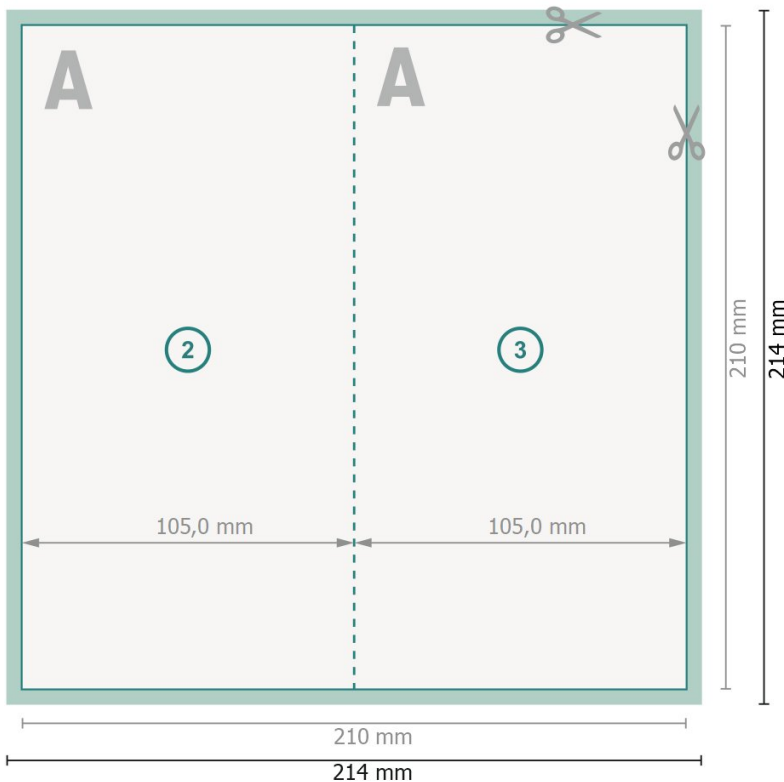

# Folded voucher cards, DL, Portrait

1 fold

Outside

**Dataformat (incl. 2 mm bleed):**

21,4 x 21,4 cm

**Trimmed size:**

21 x 21 cm

**Trimmed size (closed):**

10,5 x 21 cm

**bleed:**

2 mm

**Safety margin:**

4 mm

Maintaining space between the text/information and the edge of the trimmed format prevents undesirable cuts.

Inside

## Explanation of symbols

-  Bleed
-  Reading direction
-  Trimmed size
-  Data format
-  Creasing/Folding

## Please note:

Allow for trim allowance and safety margin according to instructions.

Arrange background graphics, images or graphics up to the edge of the data format.

Tolerances may occur during production due to cutting, punching and folding processes.