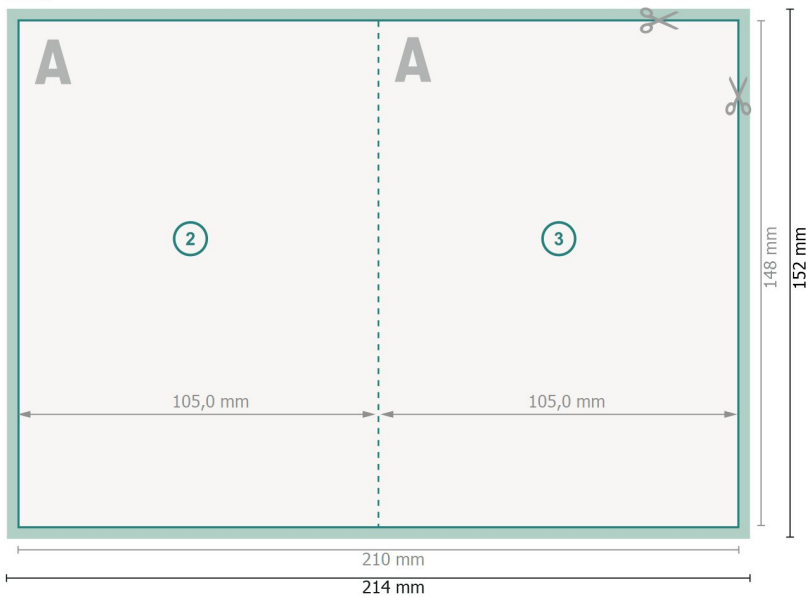

Folded voucher cards, A6, Portrait

1 fold

Outside

Dataformat (incl. 2 mm bleed):

21,4 x 15,2 cm

Trimmed size:

21 x 14,8 cm

Trimmed size (closed):

10,5 x 14,8 cm

bleed:

2 mm

Safety margin:

4 mm

Maintaining space between the text/information and the edge of the trimmed format prevents undesirable cuts.

Inside

Explanation of symbols

 Bleed

 Reading direction

 Trimmed size

 Data format

 Creasing/Folding

Please note:

Allow for trim allowance and safety margin according to instructions.

Arrange background graphics, images or graphics up to the edge of the data format.