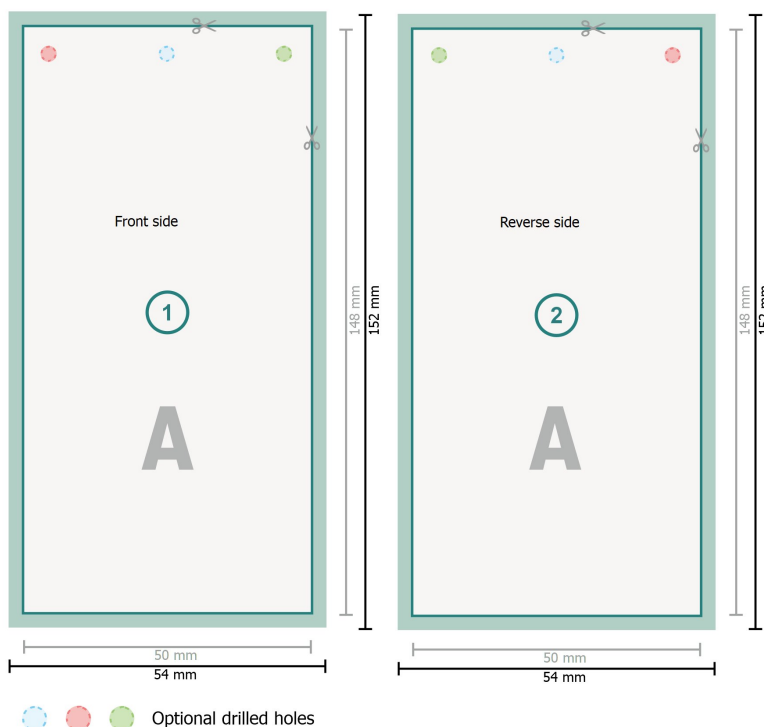

Product tags with special-effect colours, A6 Halfs

Dataformat (incl. 2 mm bleed):

5,4 x 15,2 cm

bleed:

2 mm

Trimmed size:

5 x 14,8 cm

Safety margin:

4 mm

Maintaining space between the text/information and the edge of the trimmed format prevents undesirable cuts.

Explanation of symbols

 Bleed

 Reading direction

 Trimmed size

 Data format

 We will cut/perforate your product here

Please note:

Allow for trim allowance and safety margin according to instructions.

Arrange background graphics, images or graphics up to the edge of the data format.

Tolerances may occur during production due to cutting, punching and folding processes.