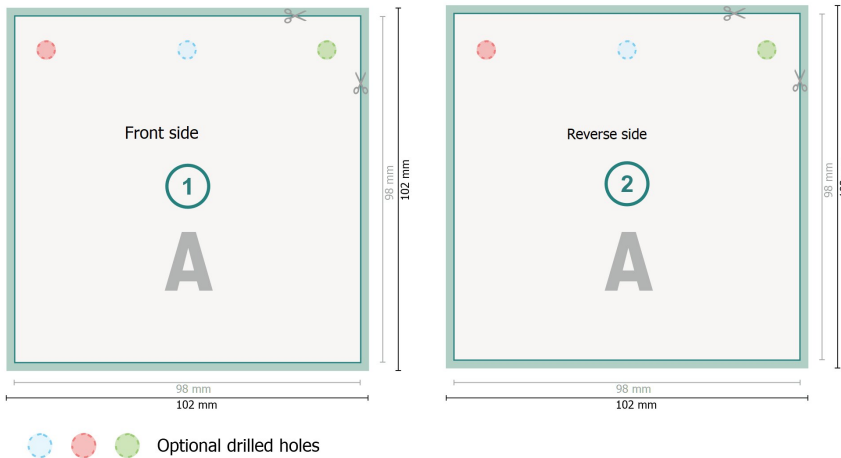

Product tags with special-effect colours, Small squares

Dataformat (incl. 2 mm bleed):
10,2 x 10,2 cm

bleed:
2 mm

Trimmed size:
9,8 x 9,8 cm

Safety margin:
4 mm

Maintaining space between the text/information and the edge of the trimmed format prevents undesirable cuts.

Explanation of symbols

-  Bleed
-  Reading direction
-  Trimmed size
-  Data format
-  We will cut/perforate your product here

Please note:

Allow for trim allowance and safety margin according to instructions.

Arrange background graphics, images or graphics up to the edge of the data format.

Tolerances may occur during production due to cutting, punching and folding processes.

Printing data: Instructions and templates can be found under the menu item *Printing data* at www.onlineprinters.ie