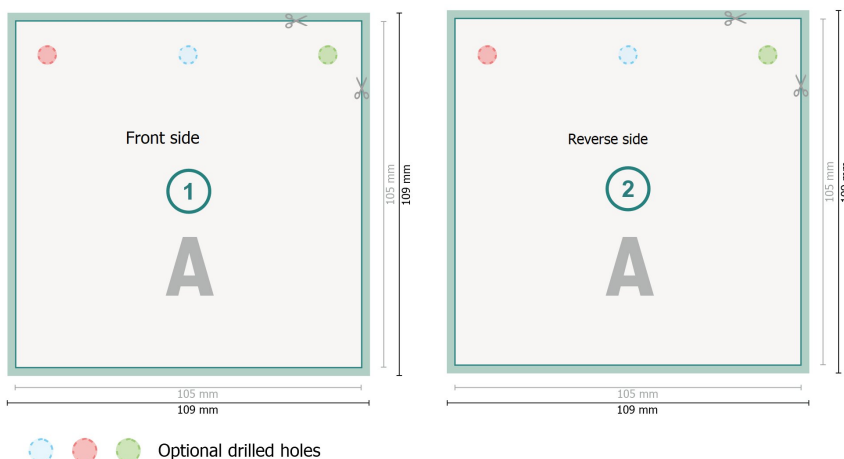

Product tags with special-effect colours, A6-Squares

Dataformat (incl. 2 mm bleed):

10,9 x 10,9 cm

bleed:

2 mm

Trimmed size:

10,5 x 10,5 cm

Safety margin:

4 mm

Maintaining space between the text/information and the edge of the trimmed format prevents undesirable cuts.

Explanation of symbols

 Bleed

 Reading direction

 Trimmed size

 Data format

 We will cut/perforate your product here

Please note:

Allow for trim allowance and safety margin according to instructions.

Arrange background graphics, images or graphics up to the edge of the data format.

Tolerances may occur during production due to cutting, punching and folding processes.