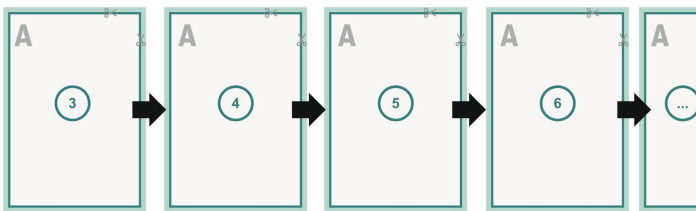

cover

inner part

Sequence of pages

Create pages consecutively as individual pages.

finished product

Dataformat (incl. mm bleed):

30,1 x 30,1 cm

Trimmed size (closed):

29,7 x 29,7 cm

bleed:

mm

Safety margin:

5 mm

Maintaining space between the text/information and the edge of the trimmed format prevents undesirable cuts.

Explanation of symbols

-  Bleed
-  Reading direction
-  We will cut/perforate your product here
-  Creasing/Folding

Please note:

Allow for trim allowance and safety margin according to instructions.

Arrange background graphics, images or graphics up to the edge of the data format.

Tolerances may occur during production due to cutting, punching and folding processes.