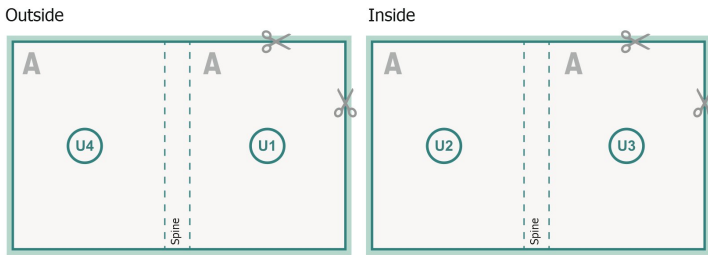

cover

inner part

Sequence of pages

Create pages consecutively as individual pages.

finished product

Dataformat (incl. mm bleed):

10,9 x 10,9 cm

Trimmed size (closed):

10,5 x 10,5 cm

bleed:

mm

Safety margin:

5 mm

Maintaining space between the text/information and the edge of the trimmed format prevents undesirable cuts.

Explanation of symbols

-  Bleed
-  Reading direction
-  We will cut/perforate your product here
-  Creasing/Folding

Please note:

Allow for trim allowance and safety margin according to instructions.

Arrange background graphics, images or graphics up to the edge of the data format.

Tolerances may occur during production due to cutting, punching and folding processes.