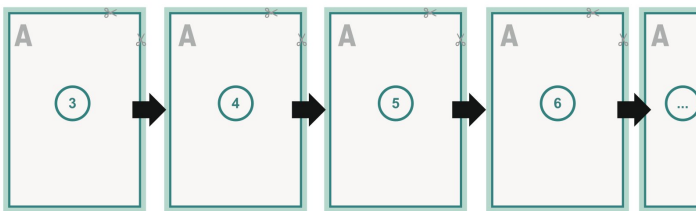

cover

inner part

Sequence of pages

Create pages consecutively as individual pages.

finished product

Dataformat (incl. mm bleed):

10,9 x 10,9 cm

Trimmed size (closed):

10,5 x 10,5 cm

bleed:

mm

Safety margin:

5 mm

Maintaining space between the text/information and the edge of the trimmed format prevents undesirable cuts.

Explanation of symbols

-  Bleed
-  Reading direction
-  We will cut/perforate your product here
-  Creasing/Folding

Please note:

Allow for trim allowance and safety margin according to instructions.

Arrange background graphics, images or graphics up to the edge of the data format.

Tolerances may occur during production due to cutting, punching and folding processes.