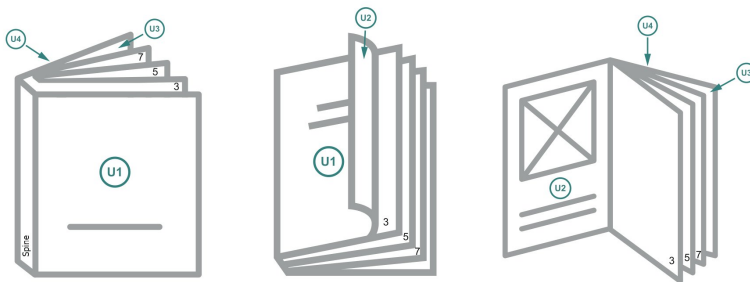

cover

inner part

Sequence of pages

Create pages consecutively as individual pages.

finished product

Dataformat (incl. mm bleed):

10,9 x 10,9 cm

Trimmed size (closed):

10,5 x 10,5 cm

bleed:

mm

Safety margin:

5 mm

Maintaining space between the text/information and the edge of the trimmed format prevents undesirable cuts.

Explanation of symbols

-  Bleed
-  Reading direction
-  We will cut/perforate your product here
-  Creasing/Folding

Please note:

Allow for trim allowance and safety margin according to instructions.

Arrange background graphics, images or graphics up to the edge of the data format.

Tolerances may occur during production due to cutting, punching and folding processes.