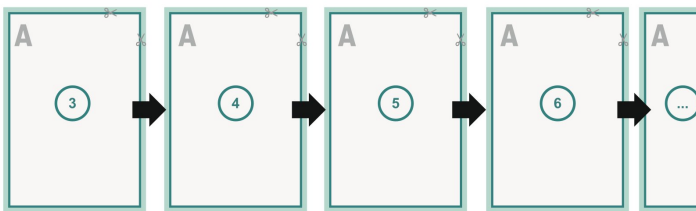

cover

Dataformat (incl. mm bleed):
30,1 x 10,9 cm

Trimmed size (closed):
29,7 x 10,5 cm

bleed:
mm

Safety margin:
5 mm

Maintaining space between the text/information and the edge of the trimmed format prevents undesirable cuts.

inner part

Sequence of pages

Create pages consecutively as individual pages.

finished product

Explanation of symbols

-  Bleed
-  Reading direction
-  We will cut/perforate your product here
-  Creasing/Folding

Please note:

Allow for trim allowance and safety margin according to instructions.

Arrange background graphics, images or graphics up to the edge of the data format.

Tolerances may occur during production due to cutting, punching and folding processes.