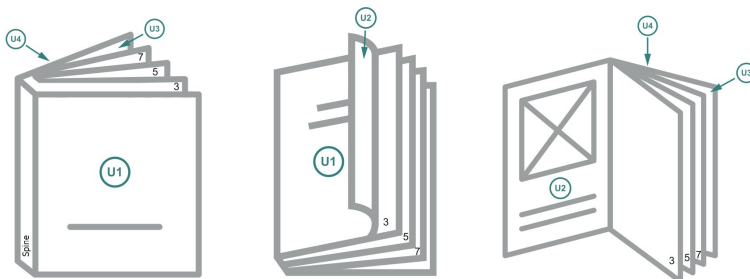

cover

Dataformat (incl. mm bleed):
30,1 x 10,9 cm

Trimmed size (closed):
29,7 x 10,5 cm

bleed:
mm

Safety margin:
5 mm

Maintaining space between the text/information and the edge of the trimmed format prevents undesirable cuts.

inner part

Sequence of pages

Create pages consecutively as individual pages.

finished product

Explanation of symbols

-  Bleed
-  Reading direction
-  We will cut/perforate your product here
-  Creasing/Folding

Please note:

Allow for trim allowance and safety margin according to instructions.

Arrange background graphics, images or graphics up to the edge of the data format.

Tolerances may occur during production due to cutting, punching and folding processes.