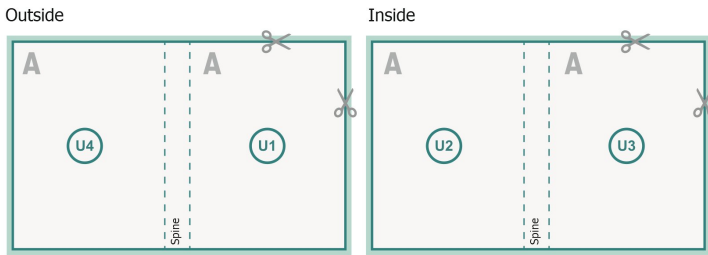

cover

Dataformat (incl. mm bleed):
30,1 x 10,9 cm

Trimmed size (closed):
29,7 x 10,5 cm

bleed:
mm

Safety margin:
5 mm

Maintaining space between the text/information and the edge of the trimmed format prevents undesirable cuts.

inner part

Sequence of pages

Create pages consecutively as individual pages.

finished product

Explanation of symbols

-  Bleed
-  Reading direction
-  We will cut/perforate your product here
-  Creasing/Folding

Please note:

Allow for trim allowance and safety margin according to instructions.

Arrange background graphics, images or graphics up to the edge of the data format.

Tolerances may occur during production due to cutting, punching and folding processes.