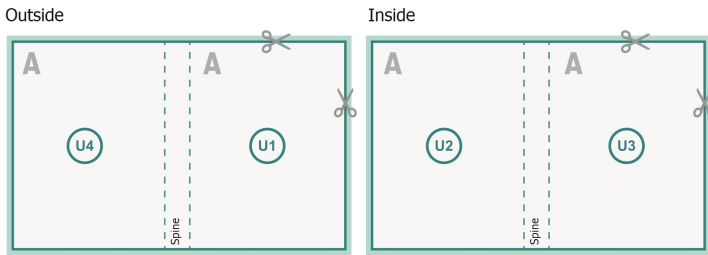

cover

inner part

Sequence of pages

Create pages consecutively as individual pages.

finished product

Dataformat (incl. mm bleed):

21,4 x 15,2 cm

Trimmed size (closed):

21 x 14,8 cm

bleed:

mm

Safety margin:

5 mm

Maintaining space between the text/information and the edge of the trimmed format prevents undesirable cuts.

Explanation of symbols

 Bleed