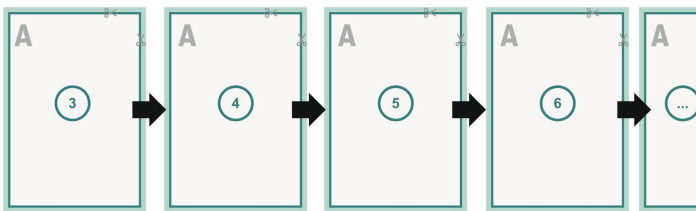

cover

inner part

Sequence of pages

Create pages consecutively as individual pages.

finished product

Dataformat (incl. mm bleed):

21,4 x 15,2 cm

Trimmed size (closed):

21 x 14,8 cm

bleed:

mm

Safety margin:

5 mm

Maintaining space between the text/information and the edge of the trimmed format prevents undesirable cuts.

Explanation of symbols

 Bleed

 Reading direction

 We will cut/perforate your product here

 Creasing/Folding

Please note:

Allow for trim allowance and safety margin according to instructions.

Arrange background graphics, images or graphics up to the edge of the data format.