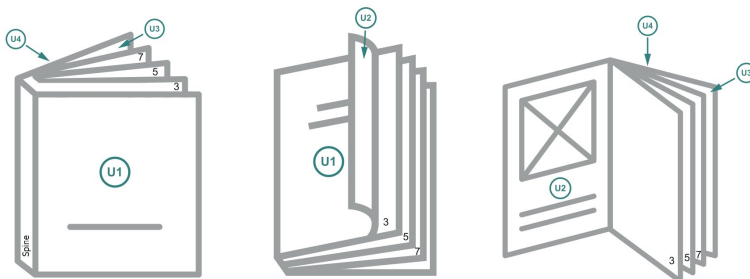

cover

inner part

Sequence of pages

Create pages consecutively as individual pages.

finished product

Dataformat (incl. mm bleed):

12,4 x 12,4 cm

Trimmed size (closed):

12 x 12 cm

bleed:

mm

Safety margin:

5 mm

Maintaining space between the text/information and the edge of the trimmed format prevents undesirable cuts.

Explanation of symbols

 Bleed

 Reading direction

 We will cut/perforate your product here

 Creasing/Folding

Please note:

Allow for trim allowance and safety margin according to instructions.

Arrange background graphics, images or graphics up to the edge of the data format.