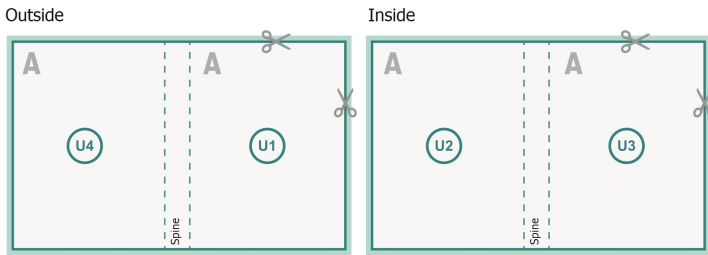

cover

inner part

Sequence of pages

Create pages consecutively as individual pages.

finished product

Dataformat (incl. mm bleed):

12,4 x 12,4 cm

Trimmed size (closed):

12 x 12 cm

bleed:

mm

Safety margin:

5 mm

Maintaining space between the text/information and the edge of the trimmed format prevents undesirable cuts.

Explanation of symbols

 Bleed