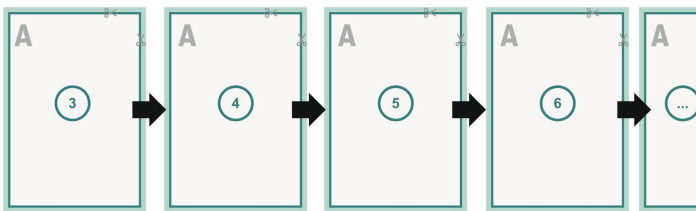

cover

inner part

Sequence of pages

Create pages consecutively as individual pages.

finished product

Dataformat (incl. mm bleed):

12,4 x 12,4 cm

Trimmed size (closed):

12 x 12 cm

bleed:

mm

Safety margin:

5 mm

Maintaining space between the text/information and the edge of the trimmed format prevents undesirable cuts.

Explanation of symbols

 Bleed

 Reading direction

 We will cut/perforate your product here

 Creasing/Folding

Please note:

Allow for trim allowance and safety margin according to instructions.

Arrange background graphics, images or graphics up to the edge of the data format.