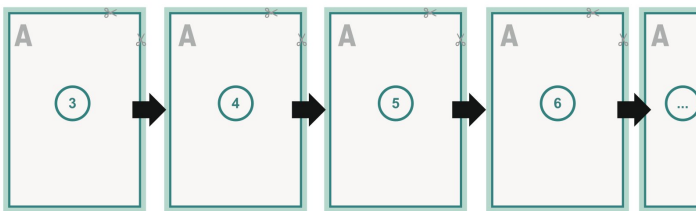

cover

inner part

**Sequence of pages**

Create pages consecutively as individual pages.

finished product

**Dataformat (incl. mm bleed):**

15,2 x 15,2 cm

**Trimmed size (closed):**

14,8 x 14,8 cm

**bleed:**

mm

**Safety margin:**

5 mm

Maintaining space between the text/information and the edge of the trimmed format prevents undesirable cuts.

**Explanation of symbols**

 Bleed

**A** Reading direction

 We will cut/perforate your product here

- - - Creasing/Folding

**Please note:**

Allow for trim allowance and safety margin according to instructions.

Arrange background graphics, images or graphics up to the edge of the data format.