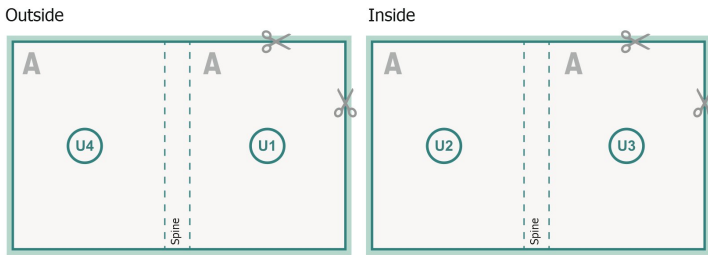

cover

inner part

**Sequence of pages**

Create pages consecutively as individual pages.

finished product

**Dataformat (incl. mm bleed):**

15,2 x 15,2 cm

**Trimmed size (closed):**

14,8 x 14,8 cm

**bleed:**

mm

**Safety margin:**

5 mm

Maintaining space between the text/information and the edge of the trimmed format prevents undesirable cuts.

**Explanation of symbols**

 Bleed