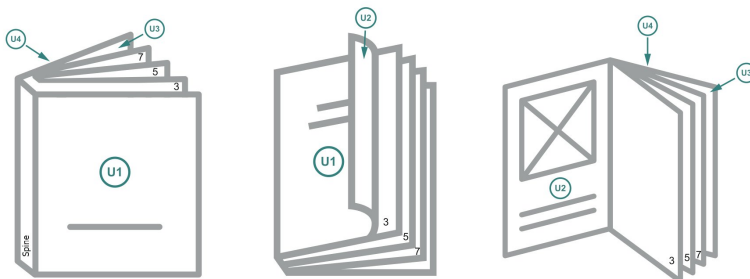

cover

inner part

**Sequence of pages**

Create pages consecutively as individual pages.

finished product

**Dataformat (incl. mm bleed):**

15,2 x 15,2 cm

**Trimmed size (closed):**

14,8 x 14,8 cm

**bleed:**

mm

**Safety margin:**

5 mm

Maintaining space between the text/information and the edge of the trimmed format prevents undesirable cuts.

**Explanation of symbols**

 Bleed

**A** Reading direction

 We will cut/perforate your product here

- - - Creasing/Folding

**Please note:**

Allow for trim allowance and safety margin according to instructions.

Arrange background graphics, images or graphics up to the edge of the data format.