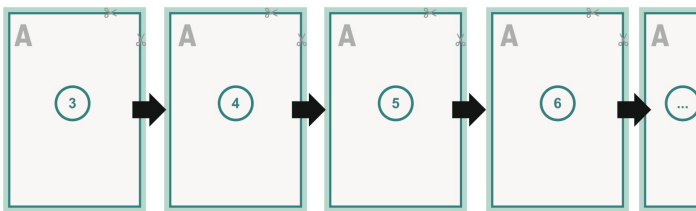

cover

inner part

Sequence of pages

Create pages consecutively as individual pages.

finished product

Dataformat (incl. mm bleed):

28,4 x 21,4 cm

Trimmed size (closed):

28 x 21 cm

bleed:

mm

Safety margin:

5 mm

Maintaining space between the text/information and the edge of the trimmed format prevents undesirable cuts.

Explanation of symbols

 Bleed

A Reading direction

 We will cut/perforate your product here

- - - Creasing/Folding

Please note:

Allow for trim allowance and safety margin according to instructions.

Arrange background graphics, images or graphics up to the edge of the data format.