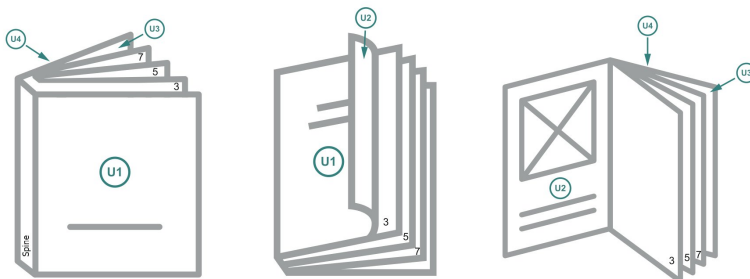

cover

inner part

Sequence of pages

Create pages consecutively as individual pages.

finished product

Dataformat (incl. mm bleed):

24,4 x 17,4 cm

Trimmed size (closed):

24 x 17 cm

bleed:

mm

Safety margin:

5 mm

Maintaining space between the text/information and the edge of the trimmed format prevents undesirable cuts.

Explanation of symbols

-  Bleed
-  Reading direction
-  We will cut/perforate your product here
-  Creasing/Folding

Please note:

Allow for trim allowance and safety margin according to instructions.

Arrange background graphics, images or graphics up to the edge of the data format.

Tolerances may occur during production due to cutting, punching and folding processes.