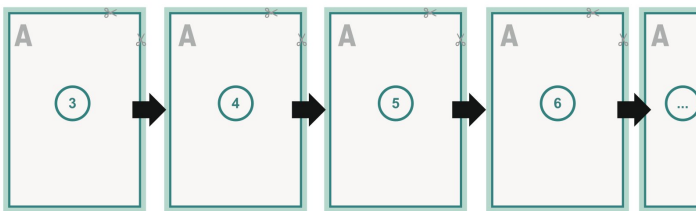

cover

inner part

Sequence of pages

Create pages consecutively as individual pages.

finished product

Dataformat (incl. mm bleed):

24,4 x 17,4 cm

Trimmed size (closed):

24 x 17 cm

bleed:

mm

Safety margin:

5 mm

Maintaining space between the text/information and the edge of the trimmed format prevents undesirable cuts.

Explanation of symbols

-  Bleed
-  Reading direction
-  We will cut/perforate your product here
-  Creasing/Folding

Please note:

Allow for trim allowance and safety margin according to instructions.

Arrange background graphics, images or graphics up to the edge of the data format.

Tolerances may occur during production due to cutting, punching and folding processes.