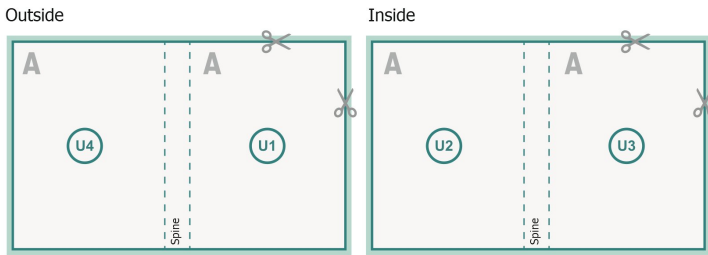

cover

**Dataformat (incl. mm bleed):**  
21,4 x 10,9 cm

**Trimmed size (closed):**  
21 x 10,5 cm

**bleed:**  
mm

**Safety margin:**  
5 mm

Maintaining space between the text/information and the edge of the trimmed format prevents undesirable cuts.

inner part

**Sequence of pages**

Create pages consecutively as individual pages.

finished product

**Explanation of symbols**

-  Bleed
-  Reading direction
-  We will cut/perforate your product here
-  Creasing/Folding

**Please note:**

Allow for trim allowance and safety margin according to instructions.

Arrange background graphics, images or graphics up to the edge of the data format.

Tolerances may occur during production due to cutting, punching and folding processes.