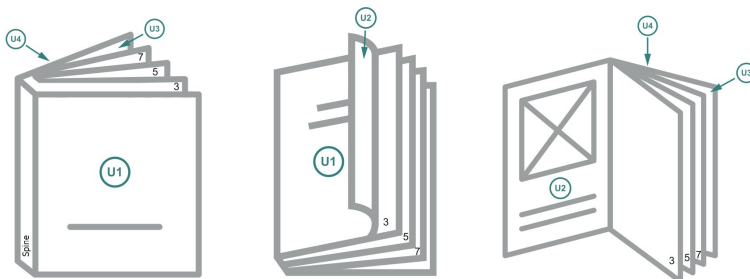

cover

**Dataformat (incl. mm bleed):**  
21,4 x 10,9 cm

**Trimmed size (closed):**  
21 x 10,5 cm

**bleed:**  
mm

**Safety margin:**  
5 mm

Maintaining space between the text/information and the edge of the trimmed format prevents undesirable cuts.

inner part

**Sequence of pages**

Create pages consecutively as individual pages.

finished product

**Explanation of symbols**

-  Bleed
-  Reading direction
-  We will cut/perforate your product here
-  Creasing/Folding

**Please note:**

Allow for trim allowance and safety margin according to instructions.

Arrange background graphics, images or graphics up to the edge of the data format.

Tolerances may occur during production due to cutting, punching and folding processes.