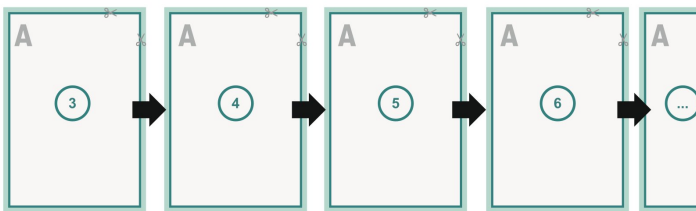

cover

**Dataformat (incl. mm bleed):**  
21,4 x 10,9 cm

**Trimmed size (closed):**  
21 x 10,5 cm

**bleed:**  
mm

**Safety margin:**  
5 mm

Maintaining space between the text/information and the edge of the trimmed format prevents undesirable cuts.

inner part

**Sequence of pages**

Create pages consecutively as individual pages.

finished product

**Explanation of symbols**

-  Bleed
-  Reading direction
-  We will cut/perforate your product here
-  Creasing/Folding

**Please note:**

Allow for trim allowance and safety margin according to instructions.

Arrange background graphics, images or graphics up to the edge of the data format.

Tolerances may occur during production due to cutting, punching and folding processes.