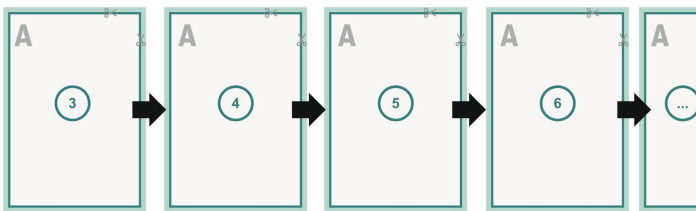

cover

inner part

Sequence of pages

Create pages consecutively as individual pages.

finished product

Dataformat (incl. mm bleed):

15,2 x 10,9 cm

Trimmed size (closed):

14,8 x 10,5 cm

bleed:

mm

Safety margin:

5 mm

Maintaining space between the text/information and the edge of the trimmed format prevents undesirable cuts.

Explanation of symbols

 Bleed

 Reading direction

 We will cut/perforate your product here

 Creasing/Folding

Please note:

Allow for trim allowance and safety margin according to instructions.

Arrange background graphics, images or graphics up to the edge of the data format.