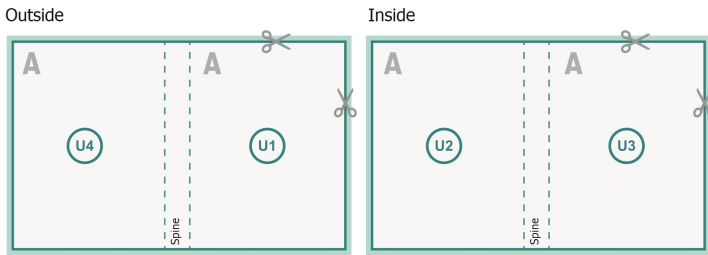

cover

inner part

Sequence of pages

Create pages consecutively as individual pages.

finished product

Dataformat (incl. mm bleed):

15,2 x 10,9 cm

Trimmed size (closed):

14,8 x 10,5 cm

bleed:

mm

Safety margin:

5 mm

Maintaining space between the text/information and the edge of the trimmed format prevents undesirable cuts.

Explanation of symbols

 Bleed