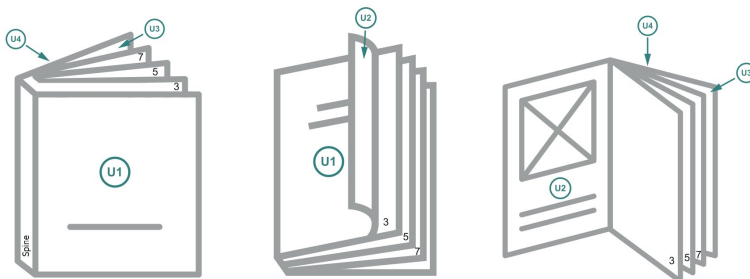

cover

inner part

Sequence of pages

Create pages consecutively as individual pages.

finished product

Dataformat (incl. mm bleed):

15,2 x 10,9 cm

Trimmed size (closed):

14,8 x 10,5 cm

bleed:

mm

Safety margin:

5 mm

Maintaining space between the text/information and the edge of the trimmed format prevents undesirable cuts.

Explanation of symbols

 Bleed

 Reading direction

 We will cut/perforate your product here

 Creasing/Folding

Please note:

Allow for trim allowance and safety margin according to instructions.

Arrange background graphics, images or graphics up to the edge of the data format.