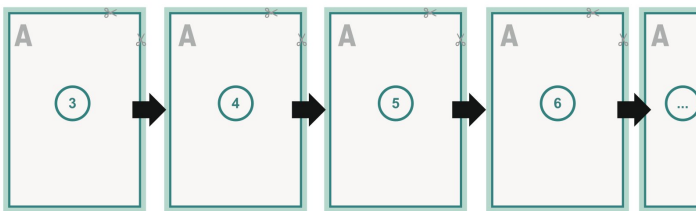

cover

inner part

Sequence of pages

Create pages consecutively as individual pages.

finished product

Dataformat (incl. mm bleed):

21,4 x 28,4 cm

Trimmed size (closed):

21 x 28 cm

bleed:

mm

Safety margin:

5 mm

Maintaining space between the text/information and the edge of the trimmed format prevents undesirable cuts.

Explanation of symbols

-  Bleed
-  Reading direction
-  We will cut/perforate your product here
-  Creasing/Folding

Please note:

Allow for trim allowance and safety margin according to instructions.

Arrange background graphics, images or graphics up to the edge of the data format.

Tolerances may occur during production due to cutting, punching and folding processes.