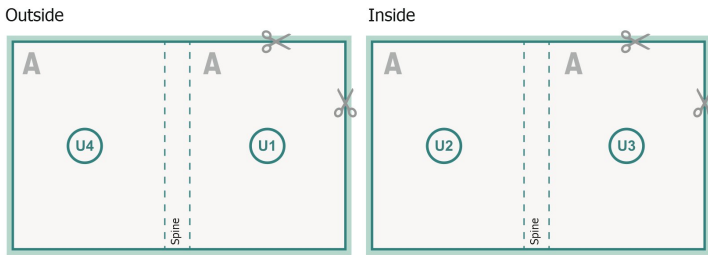

cover

inner part

**Sequence of pages**

Create pages consecutively as individual pages.

finished product

**Dataformat (incl. mm bleed):**

21,4 x 30,1 cm

**Trimmed size (closed):**

21 x 29,7 cm

**bleed:**

mm

**Safety margin:**

5 mm

Maintaining space between the text/information and the edge of the trimmed format prevents undesirable cuts.

**Explanation of symbols**

 Bleed

 Reading direction

 We will cut/perforate your product here

 Creasing/Folding

**Please note:**

Allow for trim allowance and safety margin according to instructions.

Arrange background graphics, images or graphics up to the edge of the data format.