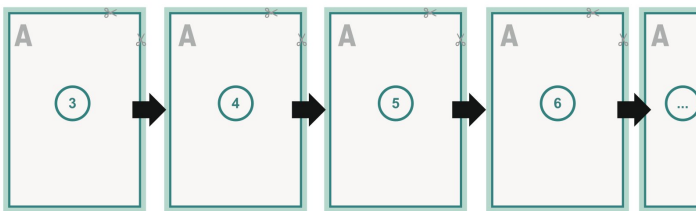

cover

inner part

**Sequence of pages**

Create pages consecutively as individual pages.

finished product

**Dataformat (incl. mm bleed):**

21,4 x 30,1 cm

**Trimmed size (closed):**

21 x 29,7 cm

**bleed:**

mm

**Safety margin:**

5 mm

Maintaining space between the text/information and the edge of the trimmed format prevents undesirable cuts.

**Explanation of symbols**

 Bleed

 Reading direction

 We will cut/perforate your product here

 Creasing/Folding

**Please note:**

Allow for trim allowance and safety margin according to instructions.

Arrange background graphics, images or graphics up to the edge of the data format.