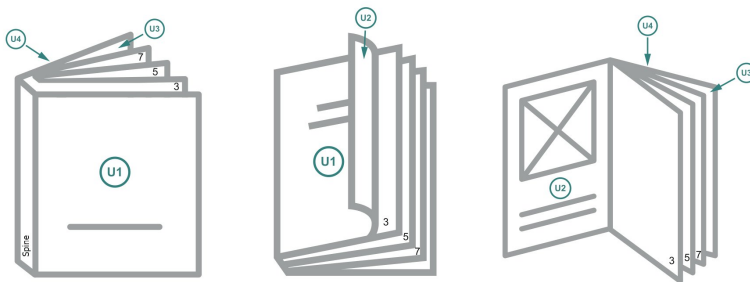

cover

inner part

**Sequence of pages**

Create pages consecutively as individual pages.

finished product

**Dataformat (incl. mm bleed):**

21,4 x 30,1 cm

**Trimmed size (closed):**

21 x 29,7 cm

**bleed:**

mm

**Safety margin:**

5 mm

Maintaining space between the text/information and the edge of the trimmed format prevents undesirable cuts.

**Explanation of symbols**

 Bleed

 Reading direction

 We will cut/perforate your product here

 Creasing/Folding

**Please note:**

Allow for trim allowance and safety margin according to instructions.

Arrange background graphics, images or graphics up to the edge of the data format.