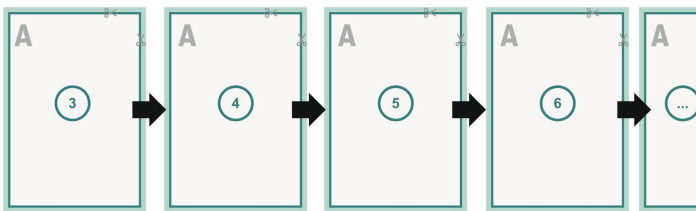

cover

inner part

Sequence of pages

Create pages consecutively as individual pages.

finished product

Dataformat (incl. mm bleed):

10,9 x 30,1 cm

Trimmed size (closed):

10,5 x 29,7 cm

bleed:

mm

Safety margin:

5 mm

Maintaining space between the text/information and the edge of the trimmed format prevents undesirable cuts.

Explanation of symbols

-  Bleed
-  Reading direction
-  We will cut/perforate your product here
-  Creasing/Folding

Please note:

Allow for trim allowance and safety margin according to instructions.

Arrange background graphics, images or graphics up to the edge of the data format.

Tolerances may occur during production due to cutting, punching and folding processes.