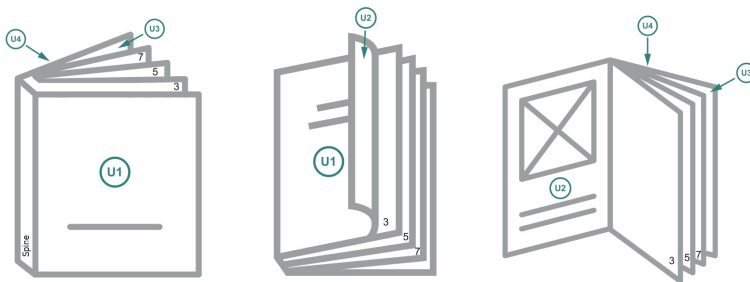

cover

inner part

Sequence of pages

Create pages consecutively as individual pages.

finished product

Dataformat (incl. mm bleed):

10,9 x 30,1 cm

Trimmed size (closed):

10,5 x 29,7 cm

bleed:

mm

Safety margin:

5 mm

Maintaining space between the text/information and the edge of the trimmed format prevents undesirable cuts.

Explanation of symbols

-  Bleed
-  Reading direction
-  We will cut/perforate your product here
-  Creasing/Folding

Please note:

Allow for trim allowance and safety margin according to instructions.

Arrange background graphics, images or graphics up to the edge of the data format.

Tolerances may occur during production due to cutting, punching and folding processes.