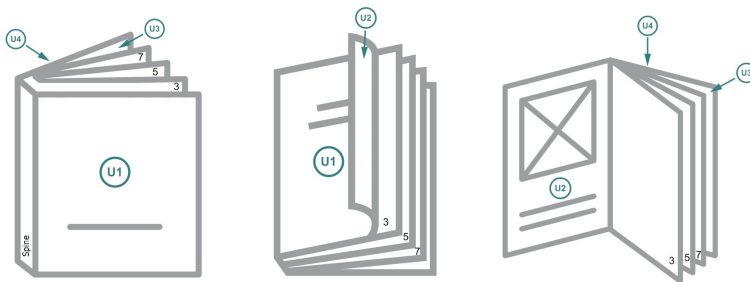

cover

inner part

Sequence of pages

Create pages consecutively as individual pages.

finished product

Dataformat (incl. mm bleed):

15,2 x 21,4 cm

Trimmed size (closed):

14,8 x 21 cm

bleed:

mm

Safety margin:

5 mm

Maintaining space between the text/information and the edge of the trimmed format prevents undesirable cuts.

Explanation of symbols

 Bleed

 Reading direction

 We will cut/perforate your product here

 Creasing/Folding

Please note:

Allow for trim allowance and safety margin according to instructions.

Arrange background graphics, images or graphics up to the edge of the data format.